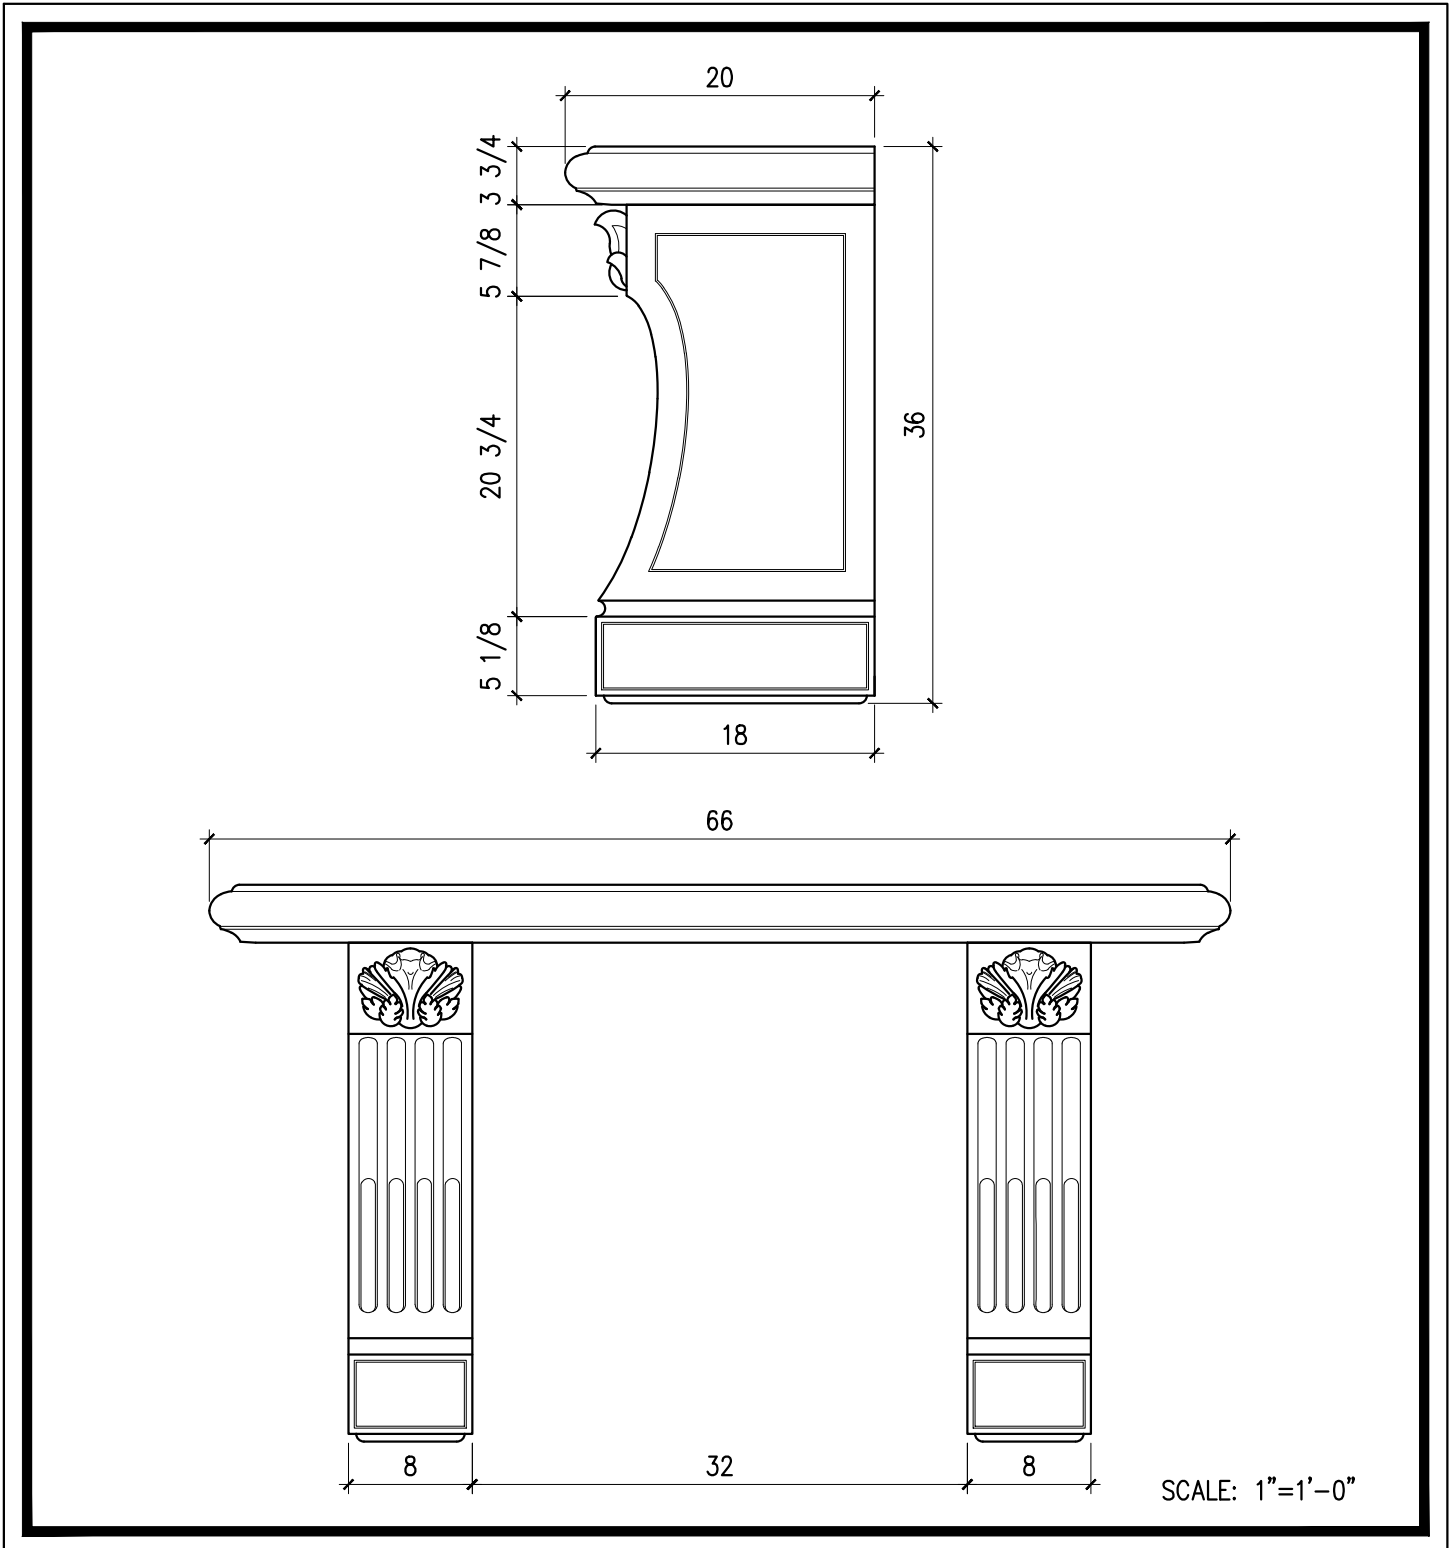

Dijon Console

SOUTHER
Architectural
CAST STONE

235 Via Del Monte
Oceanside, CA 92058
Tel: (760) 754-9697
Fax: (760) 754-0610
www.SoutherACS.com
Lic. #1001757