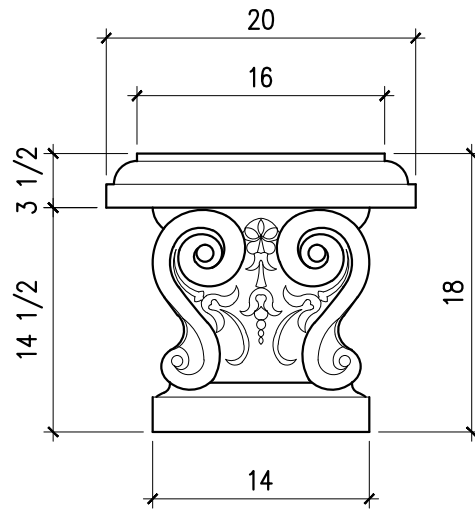

SOUTHER
Architectural
CAST STONE

235 Via Del Monte
Oceanside, CA 92058
Tel: (760) 754-9697
Fax: (760) 754-0610
www.SoutherACS.com
Lic. #1001757

Bench

SCALE: 1"=1'-0"

SOUTHER
Architectural
CAST STONE

235 Via Del Monte
Oceanside, CA 92058
Tel: (760) 754-9697
Fax: (760) 754-0610
www.SoutherACS.com
Lic. #1001757