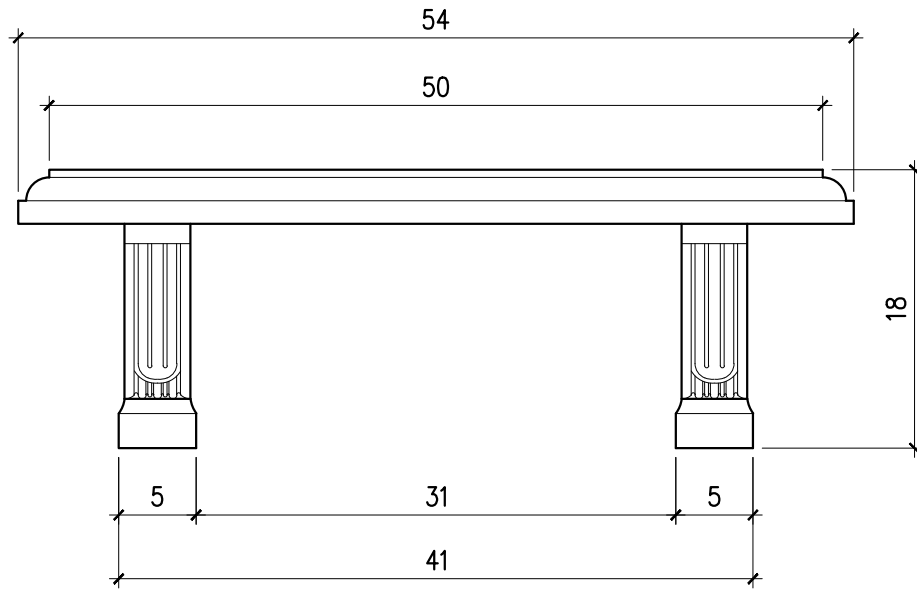

SOUTHER
Architectural
CAST STONE

235 Via Del Monte
Oceanside, CA 92058
Tel: (760) 754-9697
Fax: (760) 754-0610
www.SoutherACS.com
Lic. #1001757

Bench

SCALE: 1"=1'-0"

SOUTHER
Architectural
CAST STONE

235 Via Del Monte
Oceanside, CA 92058
Tel: (760) 754-9697
Fax: (760) 754-0610
www.SoutherACS.com
Lic. #1001757