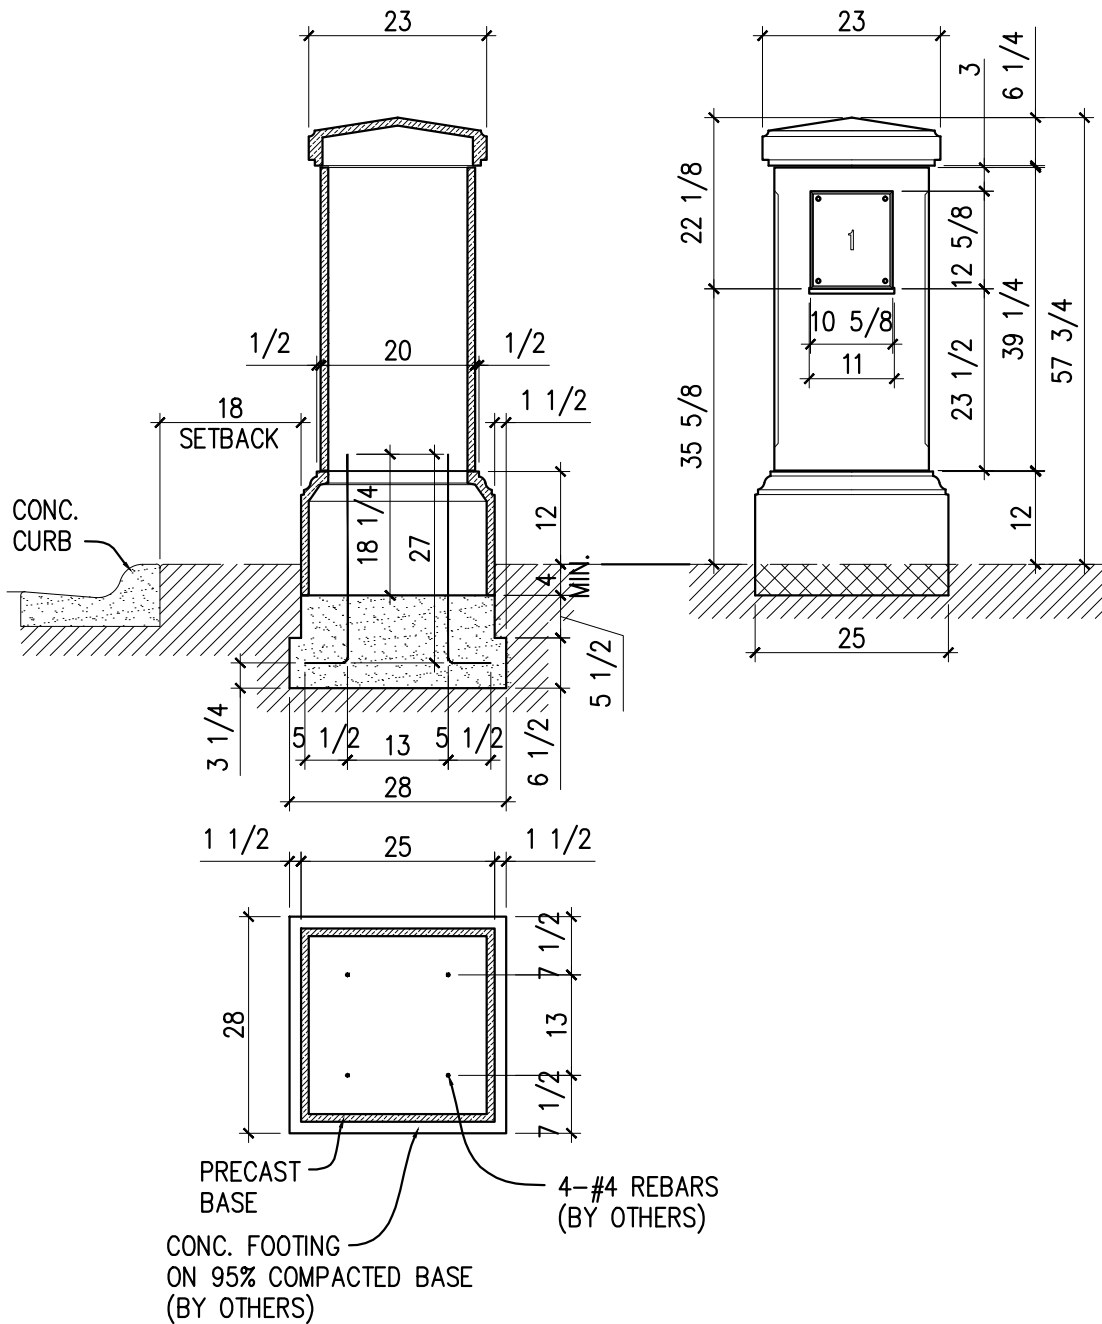

SOUTHER
Architectural
CAST STONE

235 Via Del Monte
Oceanside, CA 92058
Tel: (760) 754-9697
Fax: (760) 754-0610
www.SoutherACS.com
Lic. #1001757

SOUTHER
Architectural
CAST STONE

MAILBOX

Mailbox 1

SCALE: 1/2"=1'-0"

SOUTHER
Architectural
CAST STONE

235 Via Del Monte
Oceanside, CA 92058
Tel: (760) 754-9697
Fax: (760) 754-0610
www.SoutherACS.com
Lic. #1001757

Mailbox 2

SCALE: 1/2"=1'-0"

SOUTHER
Architectural
 CAST STONE