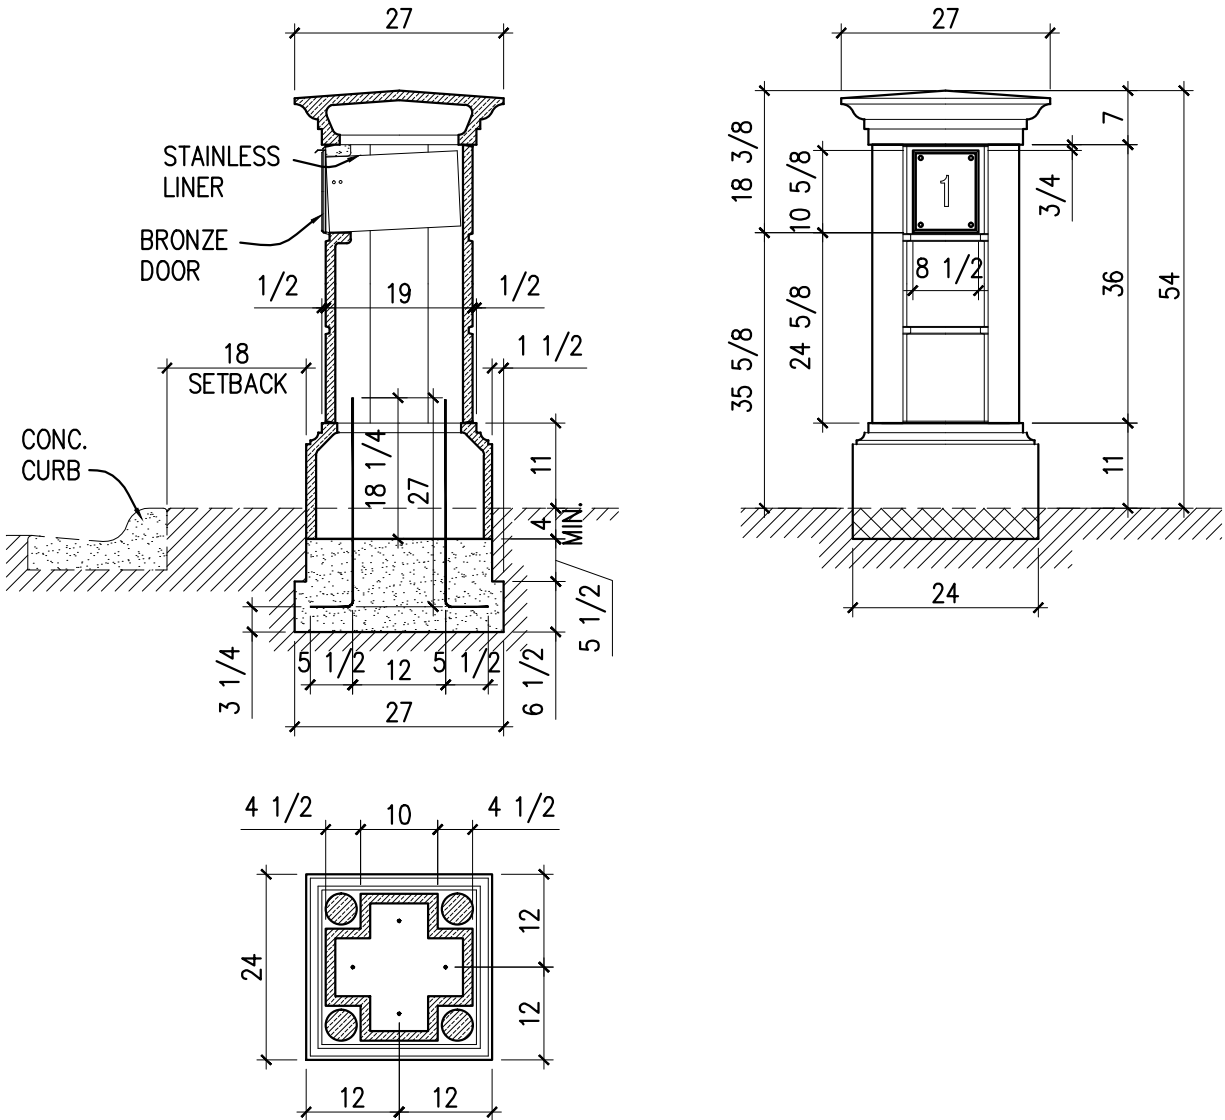

SOUTHER
Architectural
CAST STONE

235 Via Del Monte
Oceanside, CA 92058
Tel: (760) 754-9697
Fax: (760) 754-0610
www.SoutherACS.com
Lic. #1001757

SOUTHER
Architectural
CAST STONE

MAILBOX

Mailbox 1

SCALE: 1/2"=1'-0"