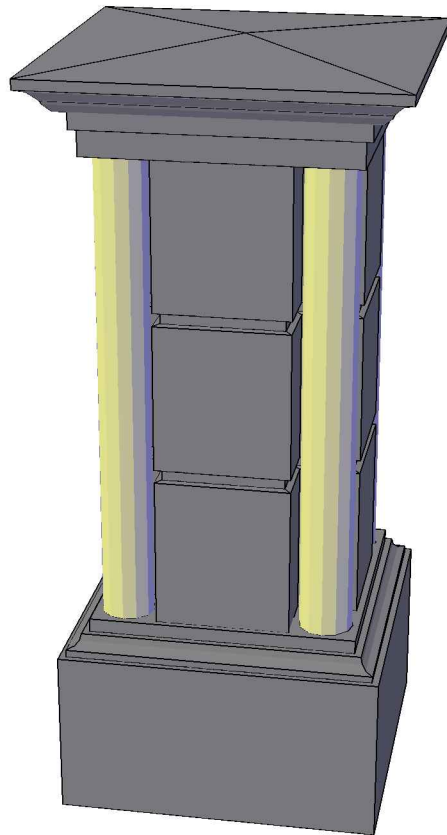

SOUTHER
Architectural
CAST STONE

235 Via Del Monte
Oceanside, CA 92058
Tel: (760) 754-9697
Fax: (760) 754-0610
www.SoutherACS.com
Lic. #1001757

SOUTHER
Architectural
CAST STONE

MAILBOX

Mailbox 1

SCALE: 1/2"=1'-0"

SOUTHER
Architectural
CAST STONE

235 Via Del Monte
Oceanside, CA 92058
Tel: (760) 754-9697
Fax: (760) 754-0610
www.SoutherACS.com
Lic. #1001757

Mailbox 2

SCALE: 1/2"=1'-0"

SOUTHER
Architectural
 CAST STONE