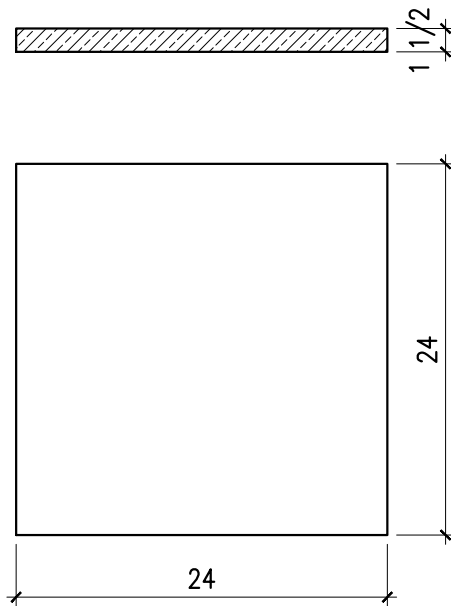

Paver 3

SCALE: 1"=1'-0"

SOUTHER
Architectural
CAST STONE

235 Via Del Monte
Oceanside, CA 92058
Tel: (760) 754-9697
Fax: (760) 754-0610
www.SoutherACS.com
Lic. #1001757