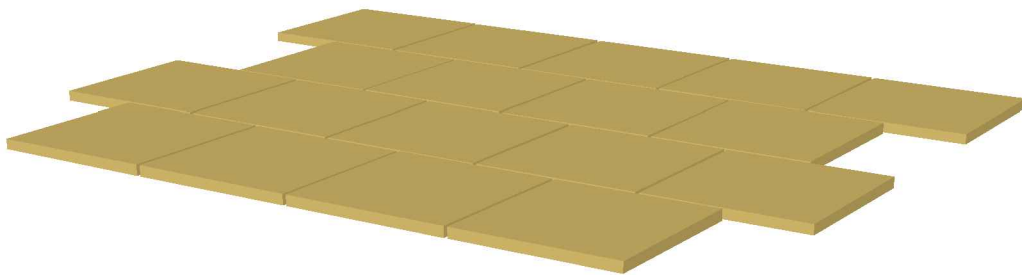

SOUTHER
Architectural
CAST STONE

PAVER