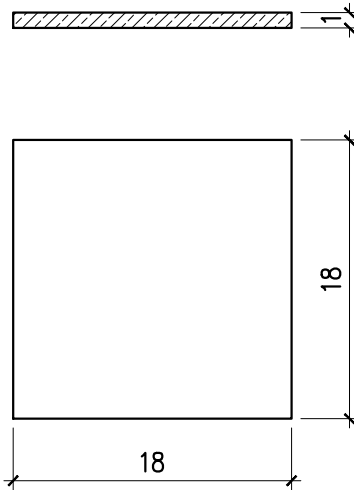

Paver 1

SCALE: 1"=1'-0"

SOUTHER
Architectural
CAST STONE

235 Via Del Monte
Oceanside, CA 92058
Tel: (760) 754-9697
Fax: (760) 754-0610
www.SoutherACS.com
Lic. #1001757