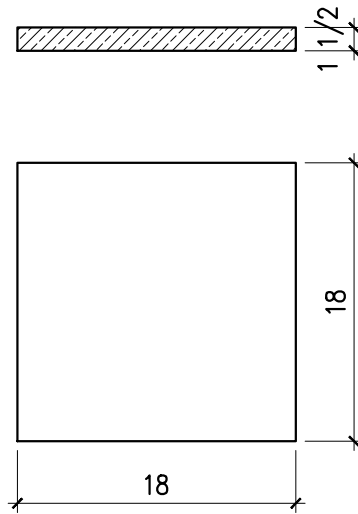

Paver 2

SCALE: 1"=1'-0"

SOUTHER
Architectural
CAST STONE

235 Via Del Monte
Oceanside, CA 92058
Tel: (760) 754-9697
Fax: (760) 754-0610
www.SoutherACS.com
Lic. #1001757