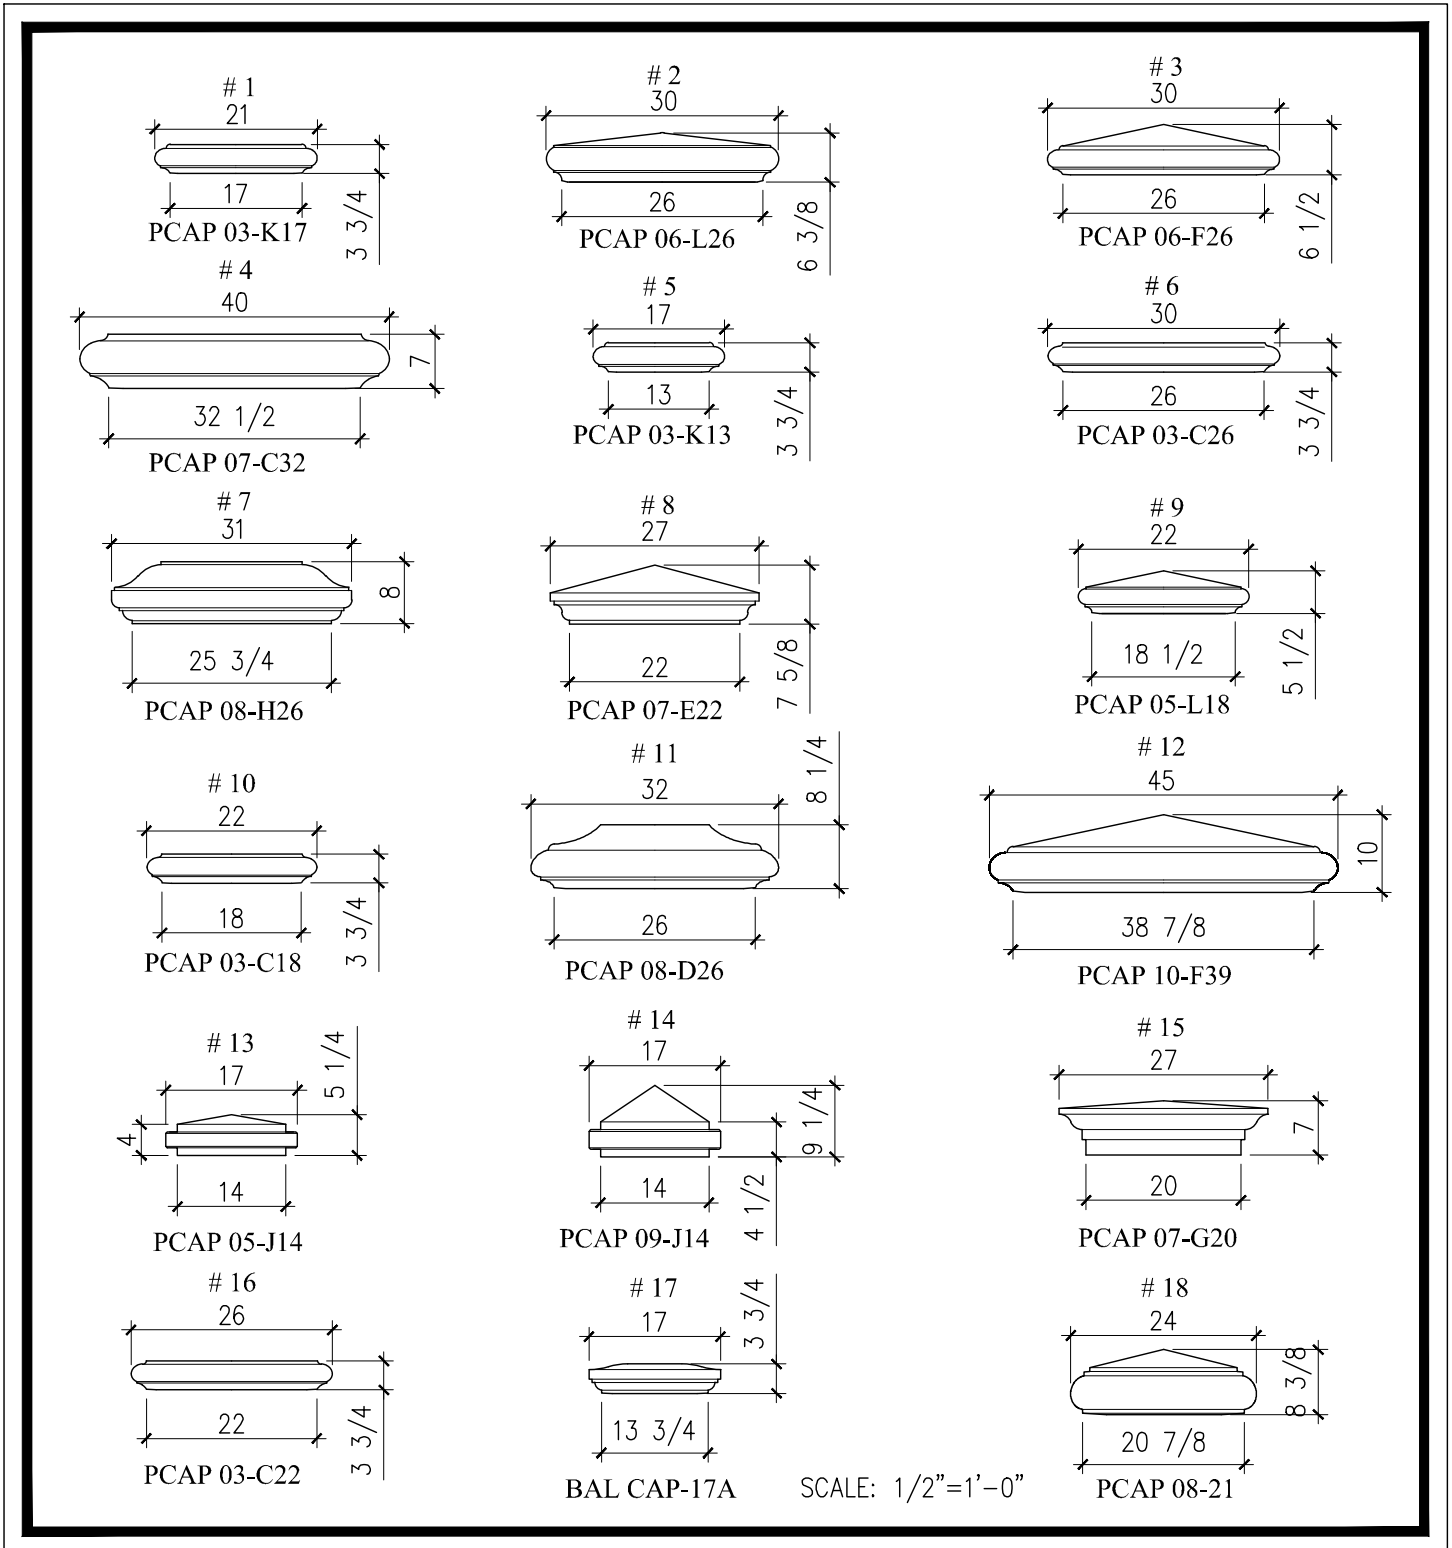

SOUTHER
Architectural
CAST STONE

235 Via Del Monte
Oceanside, CA 92058
Tel: (760) 754-9697
Fax: (760) 754-0610
www.SoutherACS.com
Lic. #1001757

SOUTHER
Architectural
CAST STONE

PILASTER CAP

Pilaster Caps

SOUTHER
Architectural
 CAST STONE