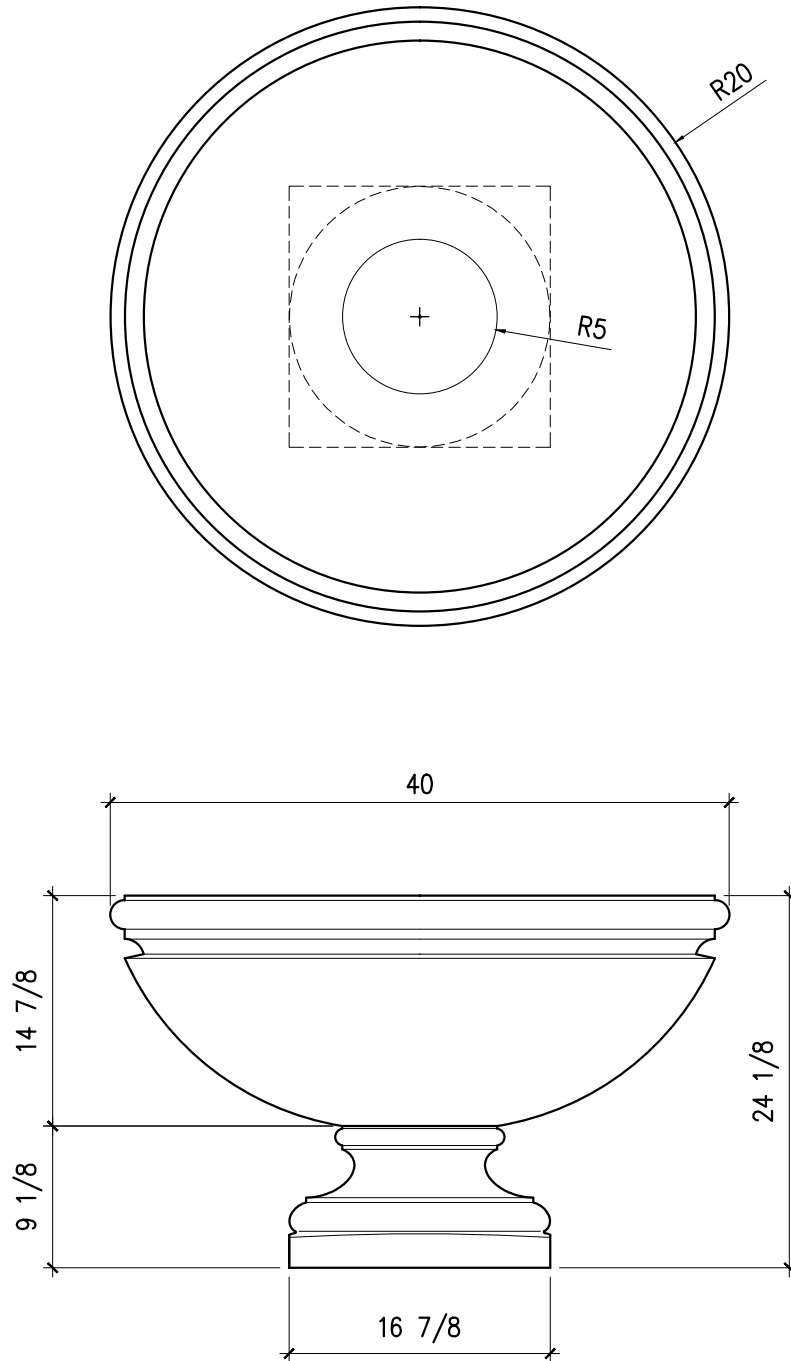

Cypress 40

SCALE: 1"=1'-0"

SOUTHER
Architectural
CAST STONE

235 Via Del Monte
Oceanside, CA 92058
Tel: (760) 754-9697
Fax: (760) 754-0610
www.SoutherACS.com
Lic. #1001757