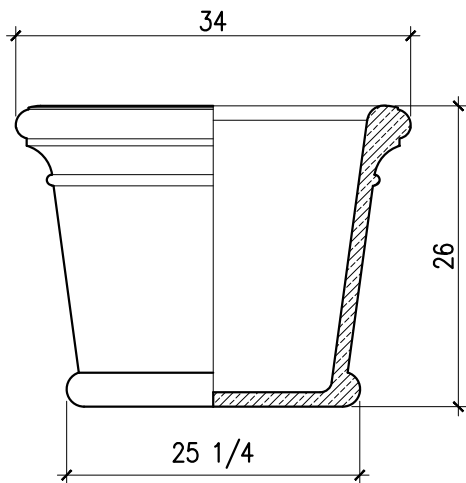

Veronese 34RND

SCALE: $\frac{3}{4}''=1'-0''$

SOUTHER
Architectural
CAST STONE

235 Via Del Monte
Oceanside, CA 92058
Tel: (760) 754-9697
Fax: (760) 754-0610
www.SoutherACS.com
Lic. #1001757