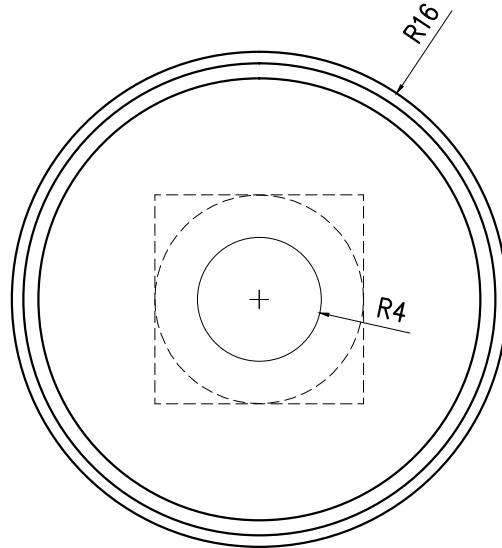

Cypress 32

SCALE: 1"=1'-0"

SOUTHER
Architectural
CAST STONE

235 Via Del Monte
Oceanside, CA 92058
Tel: (760) 754-9697
Fax: (760) 754-0610
www.SoutherACS.com
Lic. #1001757