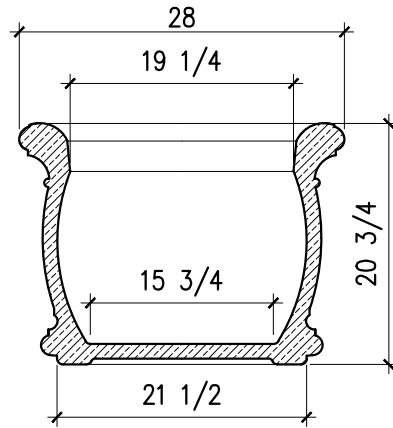

235 Via Del Monte
Oceanside, CA 92058
Tel: (760) 754-9697
Fax: (760) 754-0610
www.SoutherACS.com
Lic. #1001757

Tuscan 24SQ

SCALE: 1"=1'-0"

SOUTHER
Architectural
CAST STONE

235 Via Del Monte
Oceanside, CA 92058
Tel: (760) 754-9697
Fax: (760) 754-0610
www.SoutherACS.com
Lic. #1001757

Tuscan 28RND

SCALE: $\frac{3}{4}'' = 1'-0''$

SOUTHER
Architectural
CAST STONE

235 Via Del Monte
Oceanside, CA 92058
Tel: (760) 754-9697
Fax: (760) 754-0610
www.SoutherACS.com
Lic. #1001757

Tuscan 28SQ

SCALE: 3/4"=1'-0"