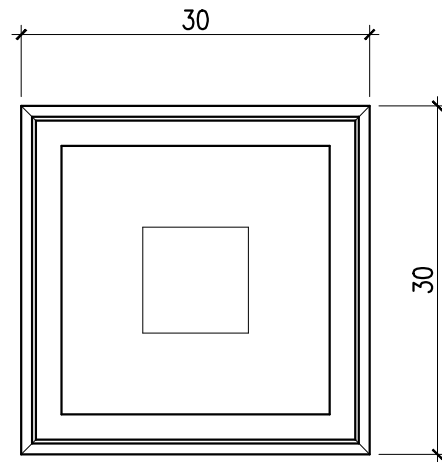

Milanese 30SQ

SCALE: 3/4"=1'-0"

SOUTHER
Architectural
CAST STONE

235 Via Del Monte
Oceanside, CA 92058
Tel: (760) 754-9697
Fax: (760) 754-0610
www.SoutherACS.com
Lic. #1001757