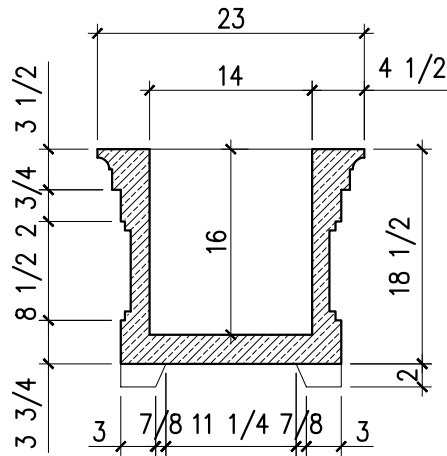

Terrazzo 23SQ

SCALE: 3/4"=1'-0"

SOUTHER
Architectural
CAST STONE

235 Via Del Monte
Oceanside, CA 92058
Tel: (760) 754-9697
Fax: (760) 754-0610
www.SoutherACS.com
Lic. #1001757