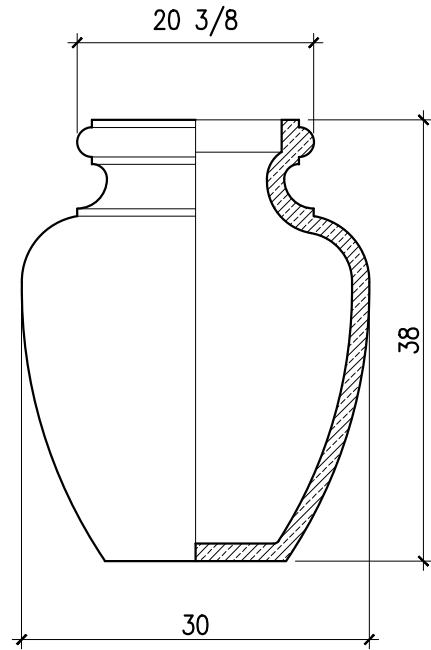

235 Via Del Monte
Oceanside, CA 92058
Tel: (760) 754-9697
Fax: (760) 754-0610
www.SoutherACS.com
Lic. #1001757

Giardino 39SQ

SCALE: 3/4"=1'-0"

SOUTHER
Architectural
CAST STONE

235 Via Del Monte
Oceanside, CA 92058
Tel: (760) 754-9697
Fax: (760) 754-0610
www.SoutherACS.com
Lic. #1001757

Pompeii

SCALE: 3/4"=1'-0"

SOUTHER
Architectural
CAST STONE

235 Via Del Monte
Oceanside, CA 92058
Tel: (760) 754-9697
Fax: (760) 754-0610
www.SoutherACS.com
Lic. #1001757