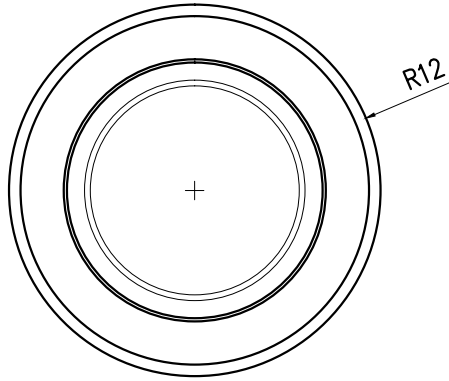

Tuscan 21SQ

SCALE: 1"=1'-0"

SOUTHER
Architectural
CAST STONE

235 Via Del Monte
Oceanside, CA 92058
Tel: (760) 754-9697
Fax: (760) 754-0610
www.SoutherACS.com
Lic. #1001757

Tuscan 24RND

SCALE: 1"=1'-0"

SOUTHER
Architectural
CAST STONE