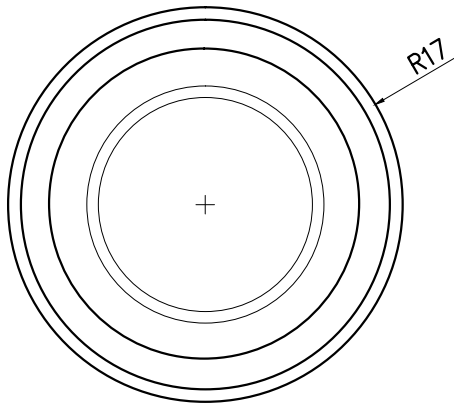

Veronese 34RND

SCALE: $\frac{3}{4}''=1'-0''$

SOUTHER
Architectural
CAST STONE

235 Via Del Monte
Oceanside, CA 92058
Tel: (760) 754-9697
Fax: (760) 754-0610
www.SoutherACS.com
Lic. #1001757