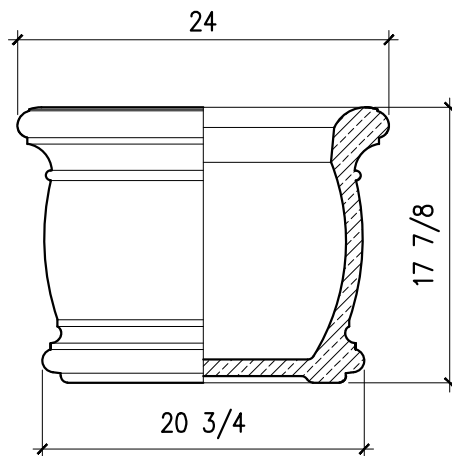

Tuscan 24SQ

SCALE: 1"=1'-0"

SOUTHER
Architectural
CAST STONE

235 Via Del Monte
Oceanside, CA 92058
Tel: (760) 754-9697
Fax: (760) 754-0610
www.SoutherACS.com
Lic. #1001757