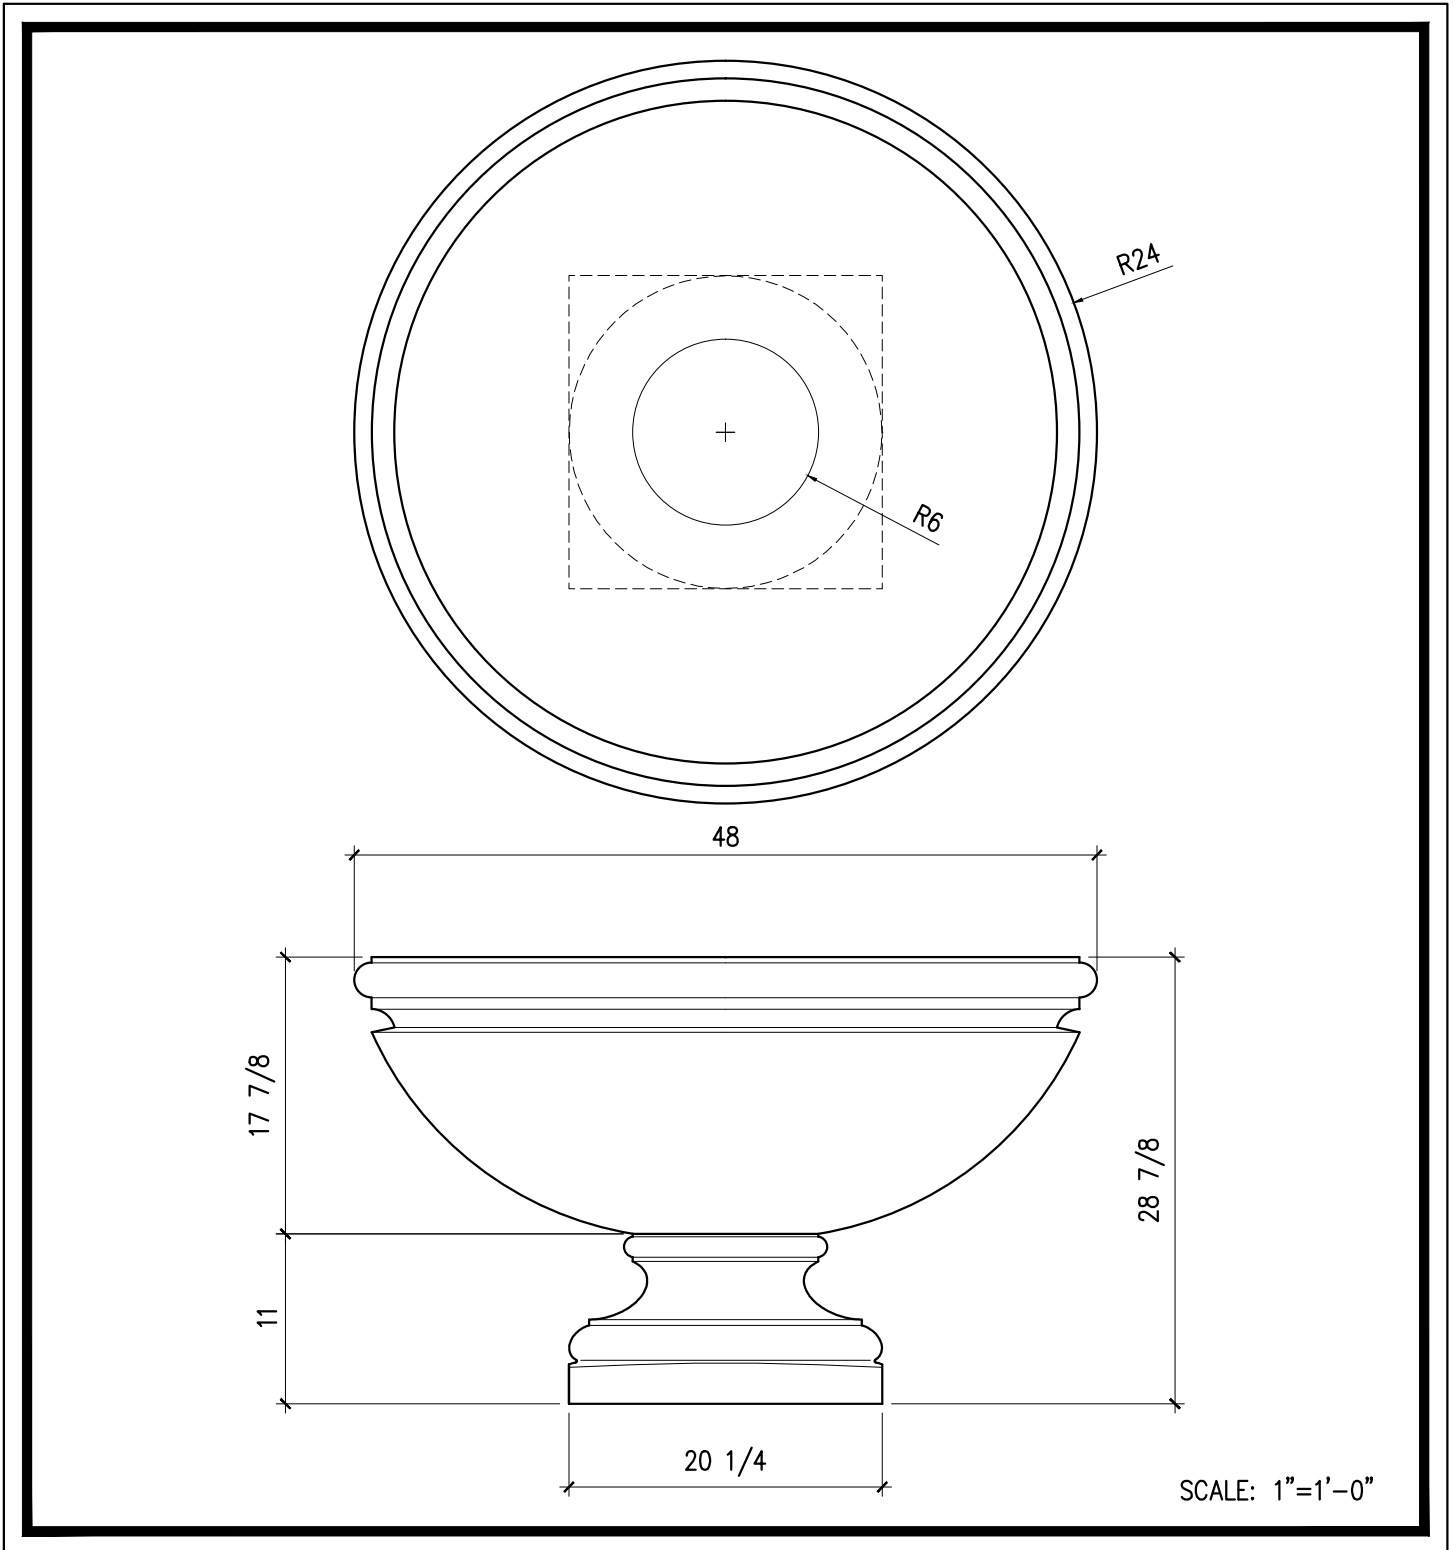

Cypress 48

SOUTHER
Architectural
CAST STONE

235 Via Del Monte
Oceanside, CA 92058
Tel: (760) 754-9697
Fax: (760) 754-0610
www.SoutherACS.com
Lic. #1001757