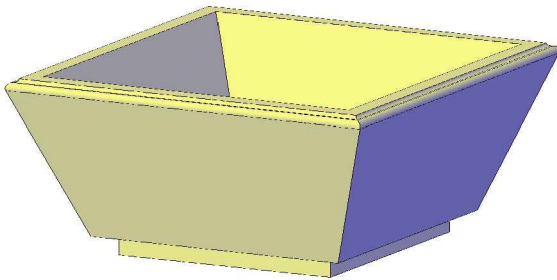

Giardino 39SQ

SCALE: 3/4"=1'-0"

SOUTHER
Architectural
CAST STONE

235 Via Del Monte
Oceanside, CA 92058
Tel: (760) 754-9697
Fax: (760) 754-0610
www.SoutherACS.com
Lic. #1001757