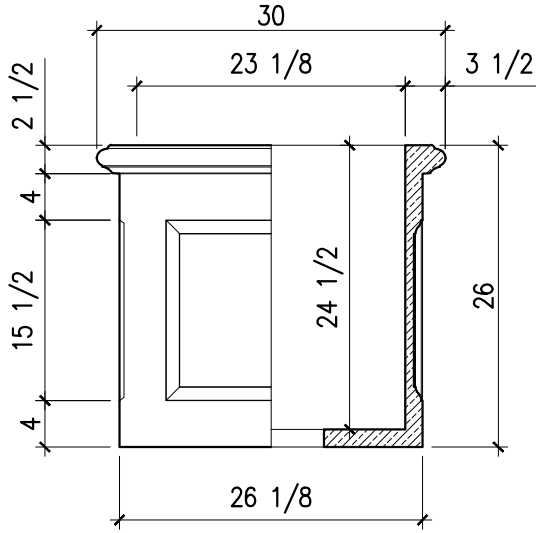

Milanese 30SQ

SCALE: 3/4"=1'-0"

SOUTHER
Architectural
CAST STONE

235 Via Del Monte
Oceanside, CA 92058
Tel: (760) 754-9697
Fax: (760) 754-0610
www.SoutherACS.com
Lic. #1001757