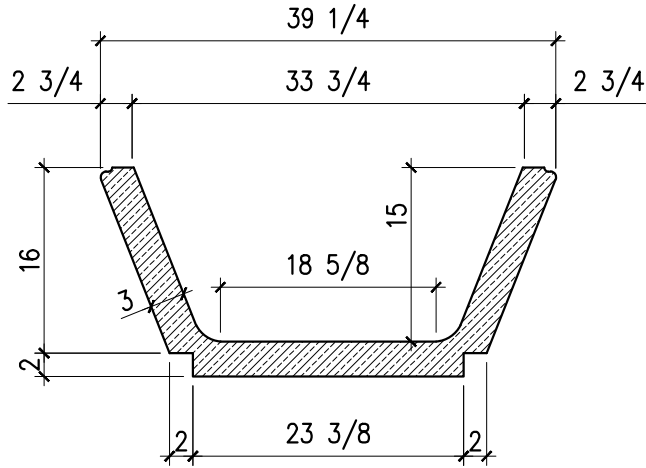

Giardino 39SQ

SCALE: 3/4"=1'-0"

SOUTHER
Architectural
CAST STONE

235 Via Del Monte
Oceanside, CA 92058
Tel: (760) 754-9697
Fax: (760) 754-0610
www.SoutherACS.com
Lic. #1001757