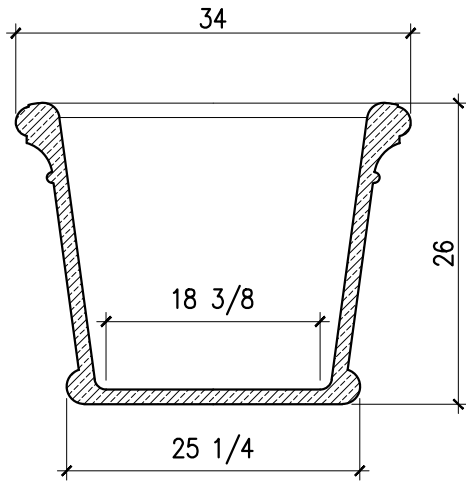

Veronese 34RND

SCALE: $\frac{3}{4}''=1'-0''$

SOUTHER
Architectural
CAST STONE

235 Via Del Monte
Oceanside, CA 92058
Tel: (760) 754-9697
Fax: (760) 754-0610
www.SoutherACS.com
Lic. #1001757