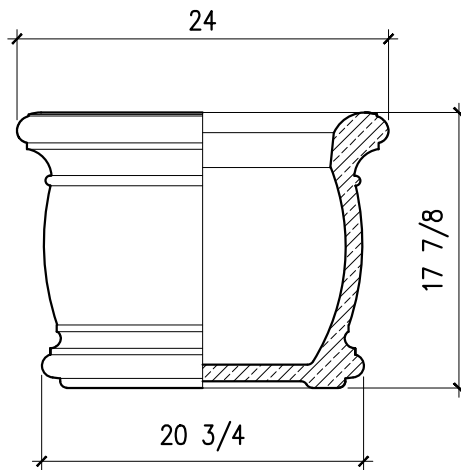

Tuscan 21SQ

SCALE: 1"=1'-0"

SOUTHER
Architectural
CAST STONE

235 Via Del Monte
Oceanside, CA 92058
Tel: (760) 754-9697
Fax: (760) 754-0610
www.SoutherACS.com
Lic. #1001757

Tuscan 24RND

SCALE: 1"=1'-0"

SOUTHER
Architectural
CAST STONE