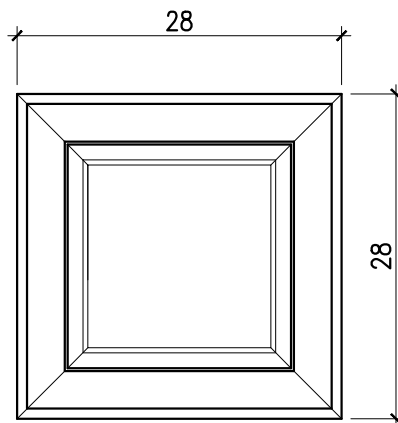

Tuscan 28RND

SCALE: $\frac{3}{4}'' = 1'-0''$

SOUTHER
Architectural
CAST STONE

235 Via Del Monte
Oceanside, CA 92058
Tel: (760) 754-9697
Fax: (760) 754-0610
www.SoutherACS.com
Lic. #1001757

Tuscan 28SQ

SCALE: 3/4"=1'-0"