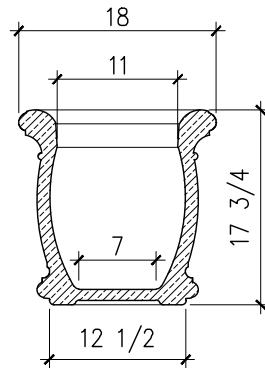

Tuscan 36 RECT

SCALE: 3/4"=1'-0"

SOUTHER
Architectural
CAST STONE

235 Via Del Monte
Oceanside, CA 92058
Tel: (760) 754-9697
Fax: (760) 754-0610
www.SoutherACS.com
Lic. #1001757