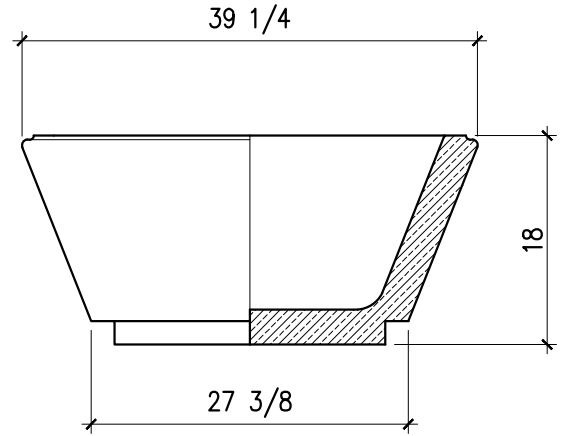

Giardino 39SQ

SCALE: 3/4"=1'-0"

SOUTHER
Architectural
CAST STONE

235 Via Del Monte
Oceanside, CA 92058
Tel: (760) 754-9697
Fax: (760) 754-0610
www.SoutherACS.com
Lic. #1001757