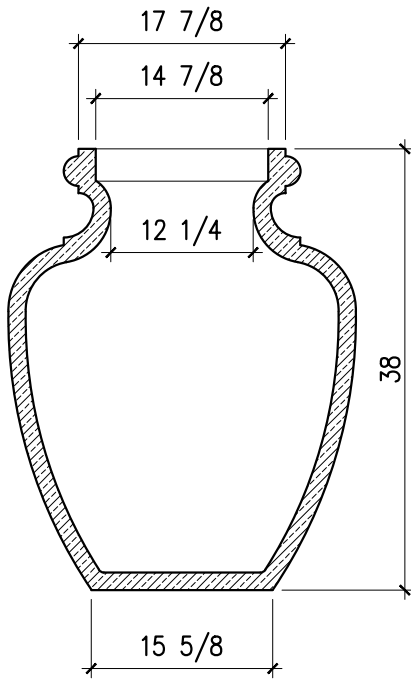

235 Via Del Monte
Oceanside, CA 92058
Tel: (760) 754-9697
Fax: (760) 754-0610
www.SoutherACS.com
Lic. #1001757

Giardino 39SQ

SCALE: 3/4"=1'-0"

SOUTHER
Architectural
CAST STONE

235 Via Del Monte
Oceanside, CA 92058
Tel: (760) 754-9697
Fax: (760) 754-0610
www.SoutherACS.com
Lic. #1001757

Pompeii

SCALE: 3/4"=1'-0"

SOUTHER
Architectural
CAST STONE

235 Via Del Monte
Oceanside, CA 92058
Tel: (760) 754-9697
Fax: (760) 754-0610
www.SoutherACS.com
Lic. #1001757