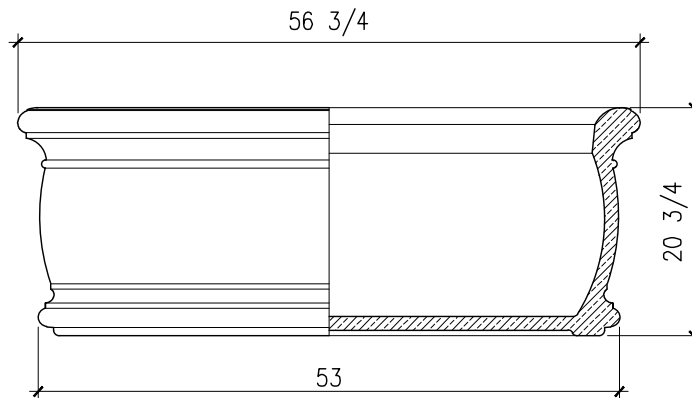

Tuscan 56RAD

SCALE: 3/4"=1'-0"

SOUTHER
Architectural
CAST STONE

235 Via Del Monte
Oceanside, CA 92058
Tel: (760) 754-9697
Fax: (760) 754-0610
www.SoutherACS.com
Lic. #1001757