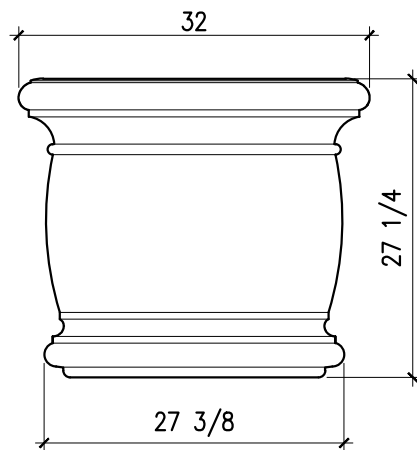

Tuscan 32RND

SCALE: 3/4"=1'-0"

SOUTHER
Architectural
CAST STONE

235 Via Del Monte
Oceanside, CA 92058
Tel: (760) 754-9697
Fax: (760) 754-0610
www.SoutherACS.com
Lic. #1001757