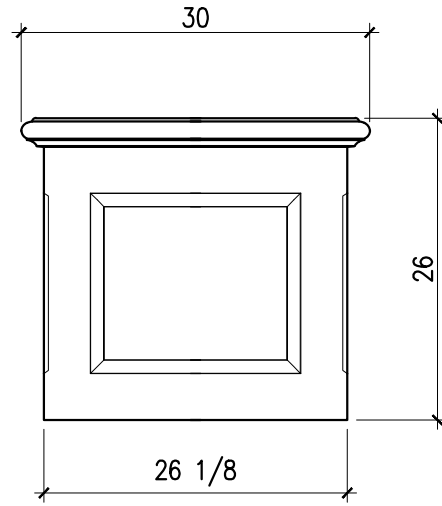

Milanese 30SQ

SCALE: 3/4"=1'-0"

SOUTHER
Architectural
CAST STONE

235 Via Del Monte
Oceanside, CA 92058
Tel: (760) 754-9697
Fax: (760) 754-0610
www.SoutherACS.com
Lic. #1001757