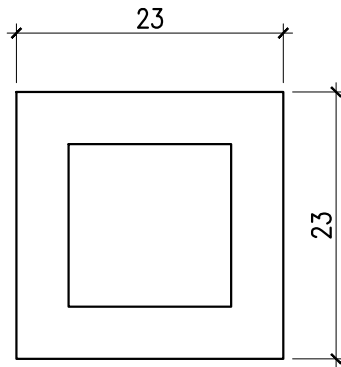

Terrazzo 23SQ

SCALE: 3/4"=1'-0"

SOUTHER
Architectural
CAST STONE

235 Via Del Monte
Oceanside, CA 92058
Tel: (760) 754-9697
Fax: (760) 754-0610
www.SoutherACS.com
Lic. #1001757