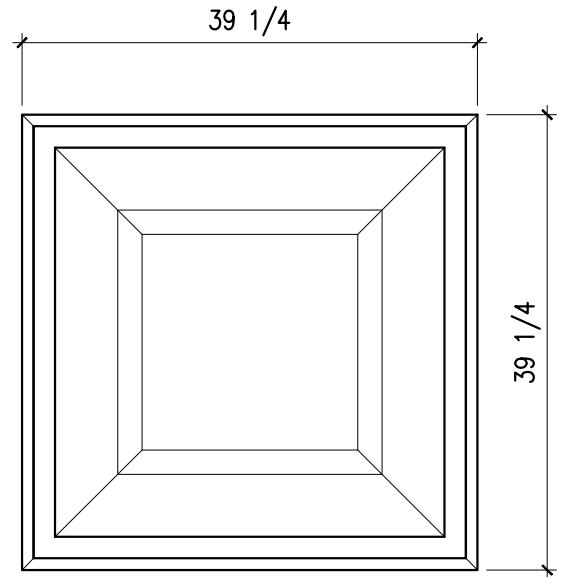

Giardino 39SQ

SCALE: 3/4"=1'-0"

SOUTHER
Architectural
CAST STONE

235 Via Del Monte
Oceanside, CA 92058
Tel: (760) 754-9697
Fax: (760) 754-0610
www.SoutherACS.com
Lic. #1001757