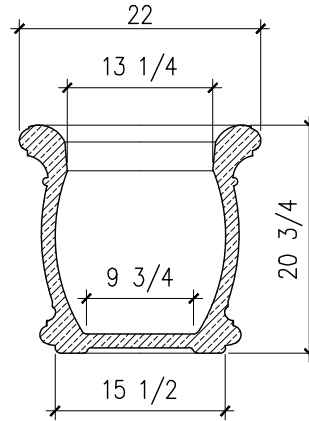

Tuscan 28RND

SCALE: $\frac{3}{4}'' = 1'-0''$

SOUTHER
Architectural
CAST STONE

235 Via Del Monte
Oceanside, CA 92058
Tel: (760) 754-9697
Fax: (760) 754-0610
www.SoutherACS.com
Lic. #1001757

Tuscan 28SQ

SCALE: 3/4"=1'-0"

Tuscan 36 RECT

SCALE: 3/4"=1'-0"

SOUTHER
Architectural
CAST STONE

235 Via Del Monte
Oceanside, CA 92058
Tel: (760) 754-9697
Fax: (760) 754-0610
www.SoutherACS.com
Lic. #1001757

Tuscan 48RECT

SCALE: 3/4"=1'-0"