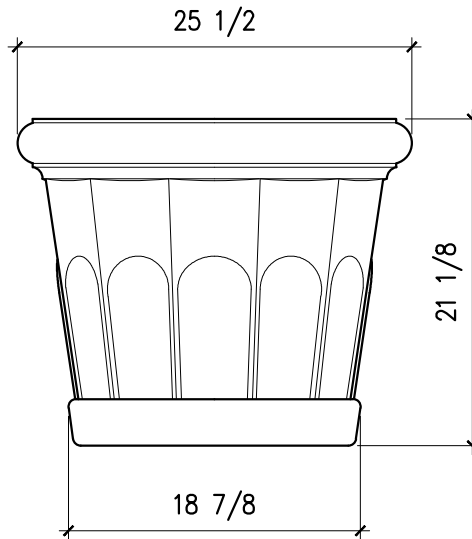

Veronese 34RND

SCALE: $\frac{3}{4}''=1'-0''$

SOUTHER
Architectural
CAST STONE

235 Via Del Monte
Oceanside, CA 92058
Tel: (760) 754-9697
Fax: (760) 754-0610
www.SoutherACS.com
Lic. #1001757

Greek 25RND

SCALE: 1"=1'-0"