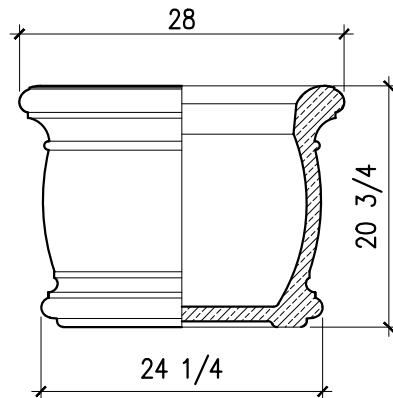

235 Via Del Monte
Oceanside, CA 92058
Tel: (760) 754-9697
Fax: (760) 754-0610
www.SoutherACS.com
Lic. #1001757

Tuscan 24SQ

SCALE: 1"=1'-0"

SOUTHER
Architectural
CAST STONE

235 Via Del Monte
Oceanside, CA 92058
Tel: (760) 754-9697
Fax: (760) 754-0610
www.SoutherACS.com
Lic. #1001757

Tuscan 28RND

SCALE: $\frac{3}{4}'' = 1'-0''$

SOUTHER
Architectural
CAST STONE

235 Via Del Monte
Oceanside, CA 92058
Tel: (760) 754-9697
Fax: (760) 754-0610
www.SoutherACS.com
Lic. #1001757

Tuscan 28SQ

SCALE: 3/4"=1'-0"