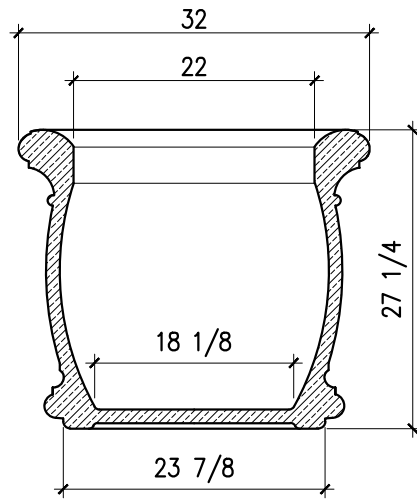

Tuscan 32RND

SCALE: 3/4"=1'-0"

SOUTHER
Architectural
CAST STONE

235 Via Del Monte
Oceanside, CA 92058
Tel: (760) 754-9697
Fax: (760) 754-0610
www.SoutherACS.com
Lic. #1001757