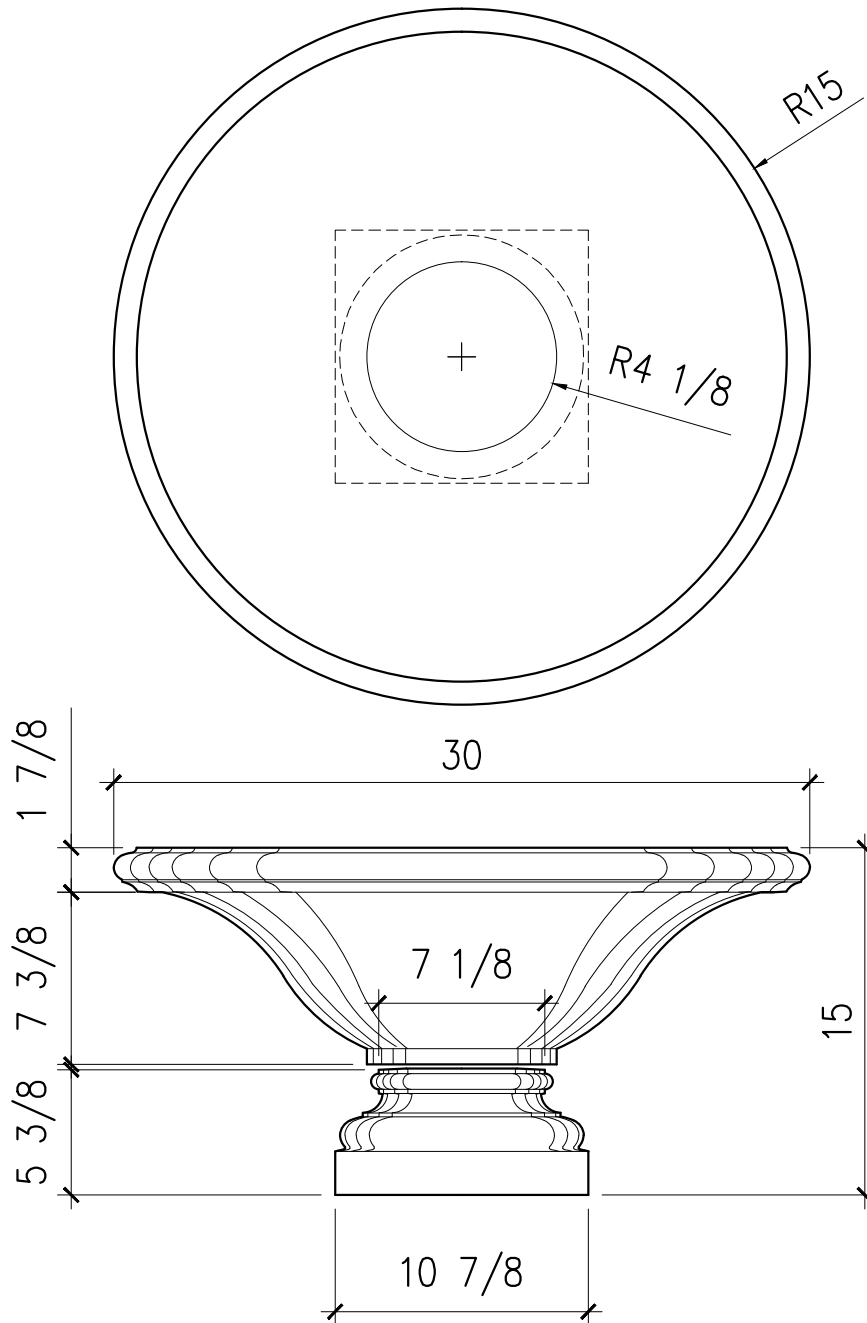

Fountain Vase 30

SCALE: 1 1/2"=1'-0"

SOUTHER
Architectural
CAST STONE

235 Via Del Monte
Oceanside, CA 92058
Tel: (760) 754-9697
Fax: (760) 754-0610
www.SoutherACS.com
Lic. #1001757