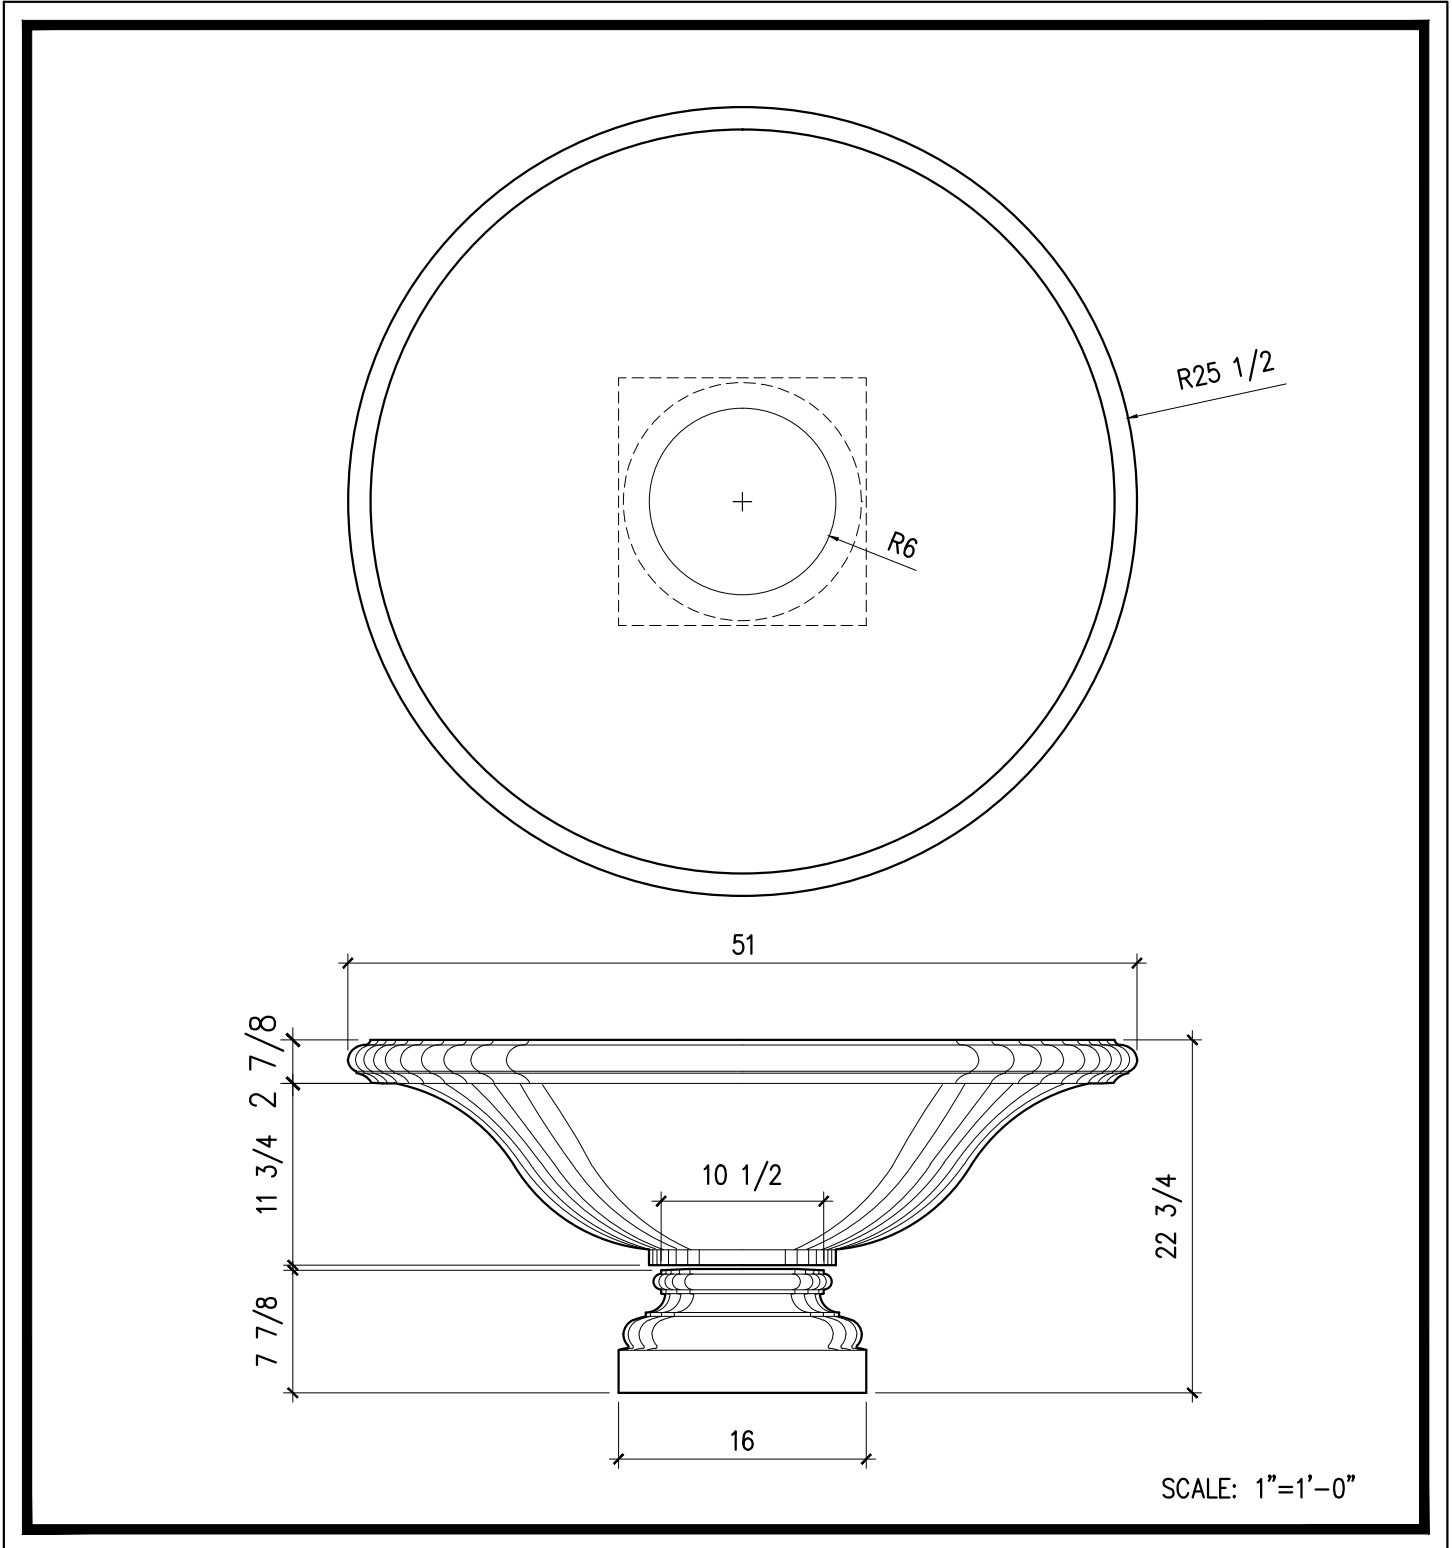

Fountain Vase 44

SCALE: 1"=1'-0"

SOUTHER
Architectural
CAST STONE

235 Via Del Monte
Oceanside, CA 92058
Tel: (760) 754-9697
Fax: (760) 754-0610
www.SoutherACS.com
Lic. #1001757

31B

Fountain Vase 51

SOUTHER
Architectural
CAST STONE