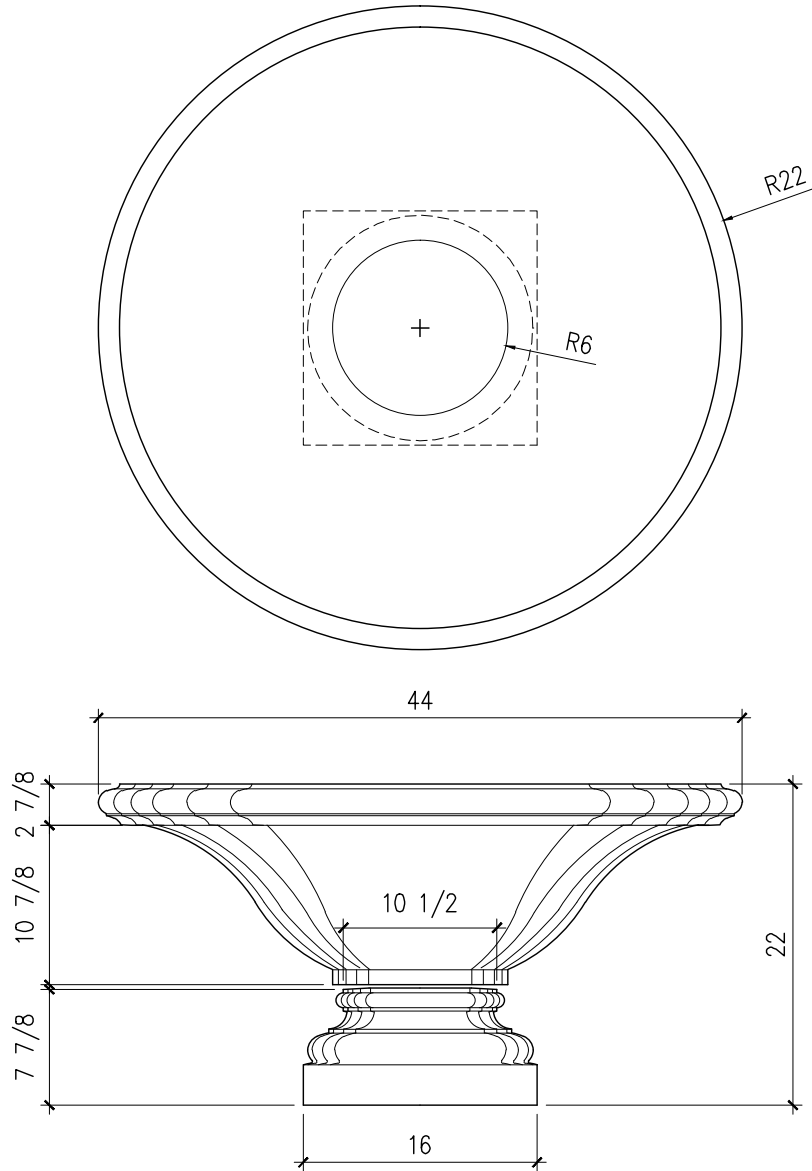

Fountain Vase 44

SCALE: 1"=1'-0"

SOUTHER
Architectural
CAST STONE

235 Via Del Monte
Oceanside, CA 92058
Tel: (760) 754-9697
Fax: (760) 754-0610
www.SoutherACS.com
Lic. #1001757

31B