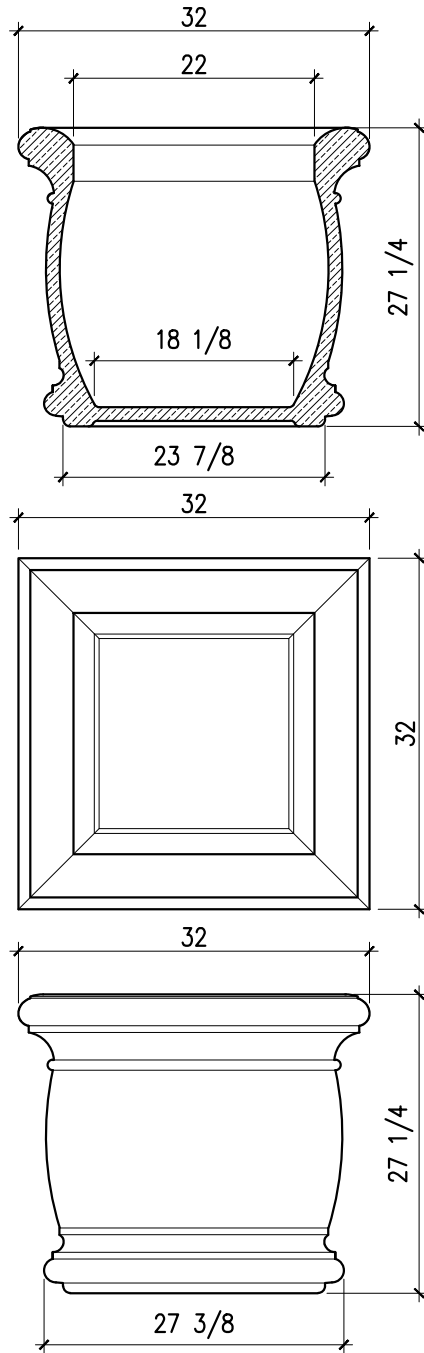

Tuscan 32SQ

SCALE: 3/4"=1'-0"

SOUTHER
Architectural
CAST STONE

235 Via Del Monte
Oceanside, CA 92058
Tel: (760) 754-9697
Fax: (760) 754-0610
www.SoutherACS.com
Lic. #1001757