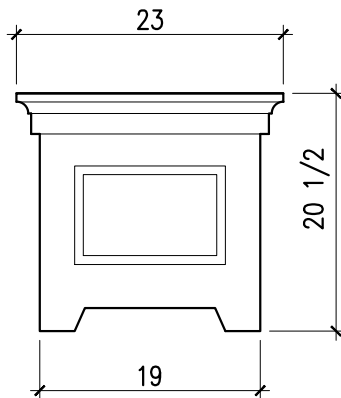

Terrazzo 23SQ

SCALE: 3/4"=1'-0"

SOUTHER
Architectural
CAST STONE

235 Via Del Monte
Oceanside, CA 92058
Tel: (760) 754-9697
Fax: (760) 754-0610
www.SoutherACS.com
Lic. #1001757