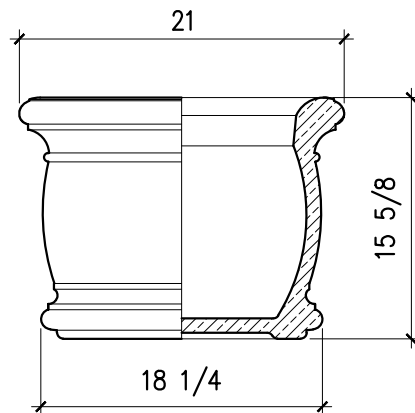

Tuscan 21RND

SCALE: 1"=1'-0"

SOUTHER
Architectural
CAST STONE

235 Via Del Monte
Oceanside, CA 92058
Tel: (760) 754-9697
Fax: (760) 754-0610
www.SoutherACS.com
Lic. #1001757