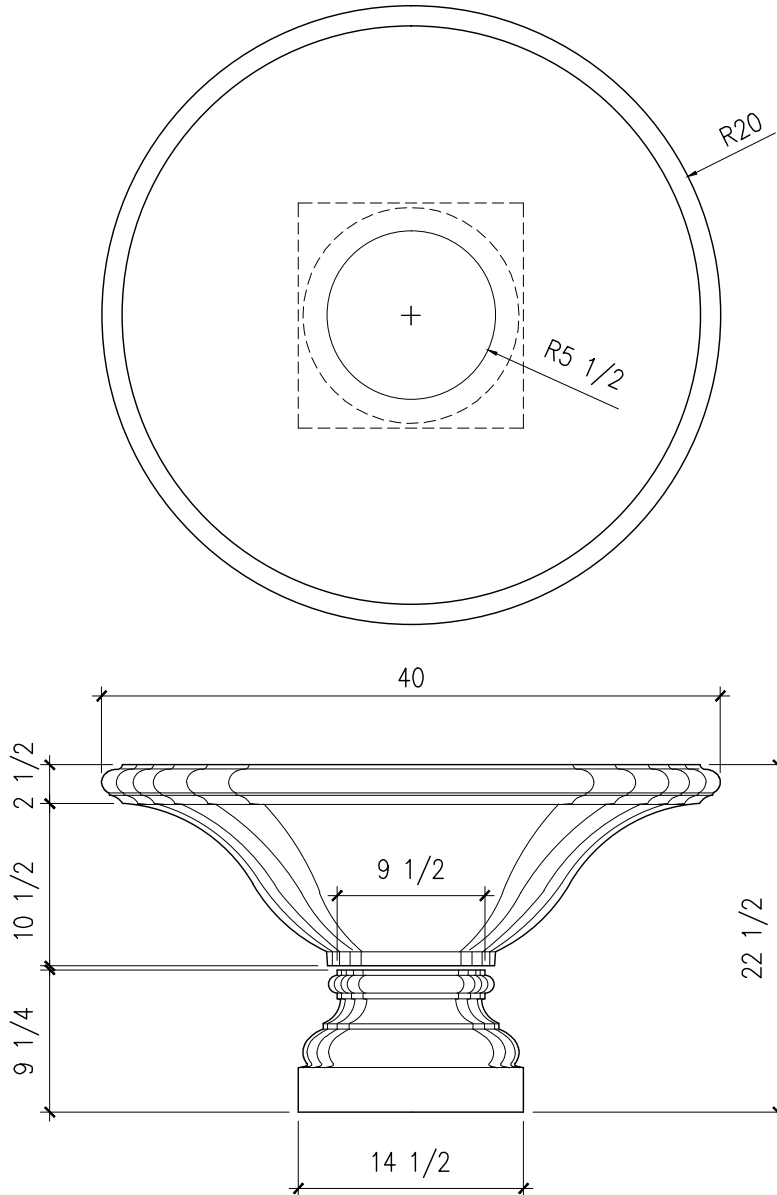

Fountain Vase 40

SCALE: 1"=1'-0"

SOUTHER
Architectural
CAST STONE

235 Via Del Monte
Oceanside, CA 92058
Tel: (760) 754-9697
Fax: (760) 754-0610
www.SoutherACS.com
Lic. #1001757