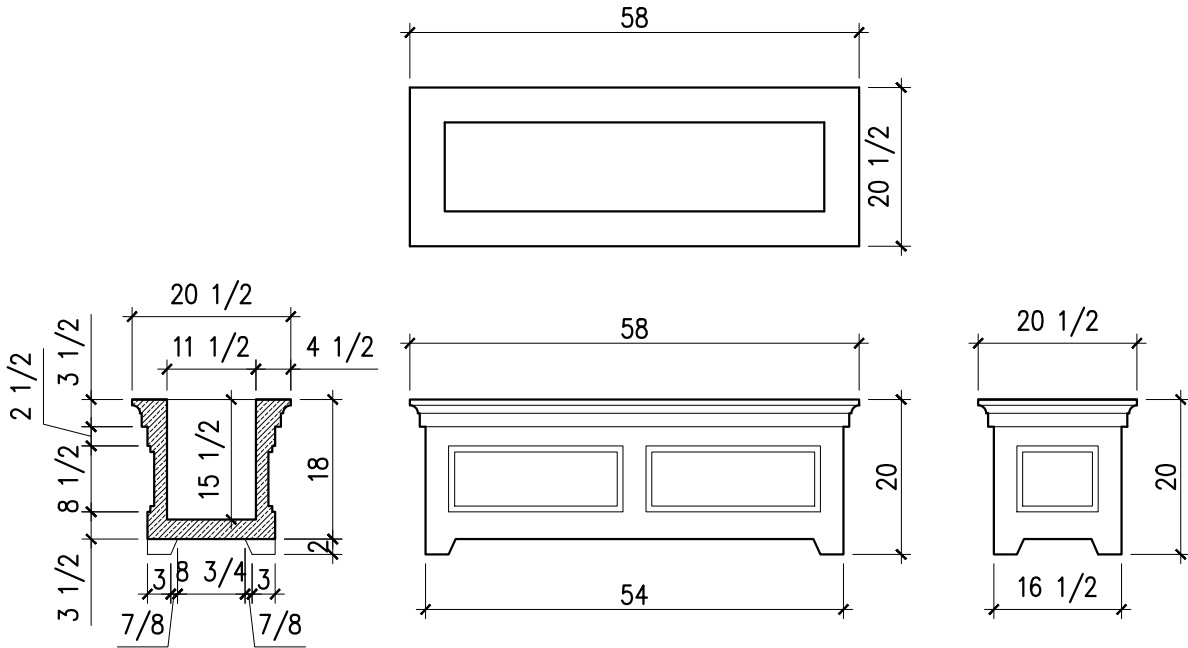

Terrazzo 23SQ

SCALE: 3/4"=1'-0"

SOUTHER
Architectural
CAST STONE

235 Via Del Monte
Oceanside, CA 92058
Tel: (760) 754-9697
Fax: (760) 754-0610
www.SoutherACS.com
Lic. #1001757

Terrazzo 58RECT

SCALE: 1/2"=1'-0"