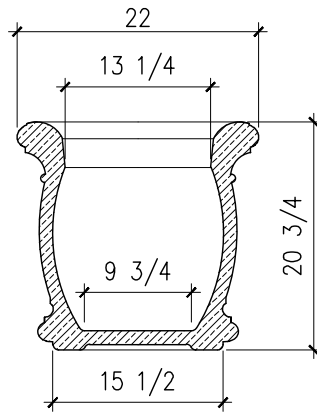

Tuscan 28RND

SCALE: $\frac{3}{4}'' = 1'-0''$

SOUTHER
Architectural
CAST STONE

235 Via Del Monte
Oceanside, CA 92058
Tel: (760) 754-9697
Fax: (760) 754-0610
www.SoutherACS.com
Lic. #1001757

Tuscan 28SQ

SCALE: 3/4"=1'-0"

Tuscan 36 RECT

SCALE: 3/4"=1'-0"

SOUTHER
Architectural
CAST STONE

235 Via Del Monte
Oceanside, CA 92058
Tel: (760) 754-9697
Fax: (760) 754-0610
www.SoutherACS.com
Lic. #1001757

Tuscan 48RECT

SCALE: 3/4"=1'-0"

SOUTHER
Architectural
CAST STONE

235 Via Del Monte
Oceanside, CA 92058
Tel: (760) 754-9697
Fax: (760) 754-0610
www.SoutherACS.com
Lic. #1001757

46A

Tuscan 72RECT

SCALE: 3/4"=1'-0"

SOUTHER
Architectural
CAST STONE

235 Via Del Monte
Oceanside, CA 92058 T
el: (760) 754-9697
Fax: (760) 754-0610
www.SoutherACS.com
Lic. #1001757

46B

Tuscan 56RAD

SCALE: 3/4"=1'-0"

SOUTHER
Architectural
CAST STONE

235 Via Del Monte
Oceanside, CA 92058
Tel: (760) 754-9697
Fax: (760) 754-0610
www.SoutherACS.com
Lic. #1001757