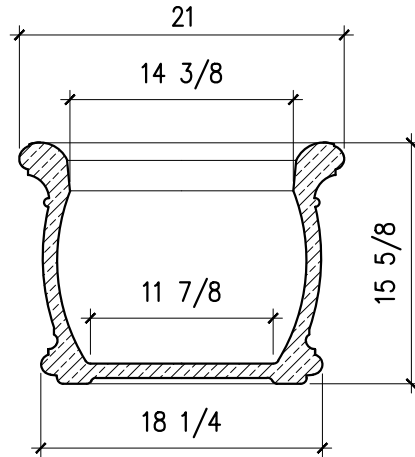

Tuscan 21RND

SCALE: 1"=1'-0"

SOUTHER
Architectural
CAST STONE

235 Via Del Monte
Oceanside, CA 92058
Tel: (760) 754-9697
Fax: (760) 754-0610
www.SoutherACS.com
Lic. #1001757