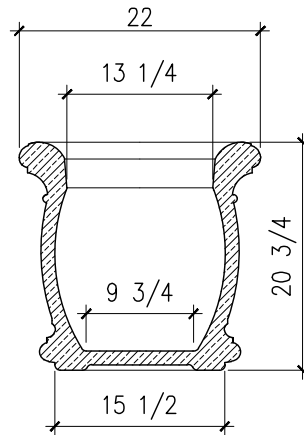

Tuscan 72RECT

SCALE: 3/4"=1'-0"

SOUTHER
Architectural
CAST STONE

235 Via Del Monte
Oceanside, CA 92058 T
el: (760) 754-9697
Fax: (760) 754-0610
www.SoutherACS.com
Lic. #1001757

46B