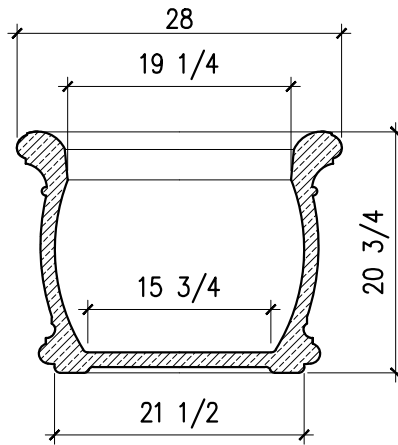

Tuscan 28RND

SCALE: $\frac{3}{4}'' = 1'-0''$

SOUTHER
Architectural
CAST STONE

235 Via Del Monte
Oceanside, CA 92058
Tel: (760) 754-9697
Fax: (760) 754-0610
www.SoutherACS.com
Lic. #1001757

Tuscan 28SQ

SCALE: 3/4"=1'-0"