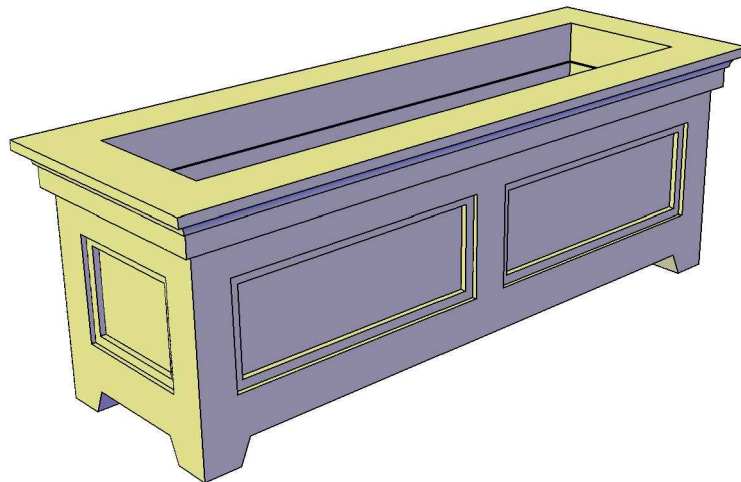

Terrazzo 23SQ

SCALE: 3/4"=1'-0"

SOUTHER
Architectural
CAST STONE

235 Via Del Monte
Oceanside, CA 92058
Tel: (760) 754-9697
Fax: (760) 754-0610
www.SoutherACS.com
Lic. #1001757

Terrazzo 58RECT

SCALE: 1/2"=1'-0"