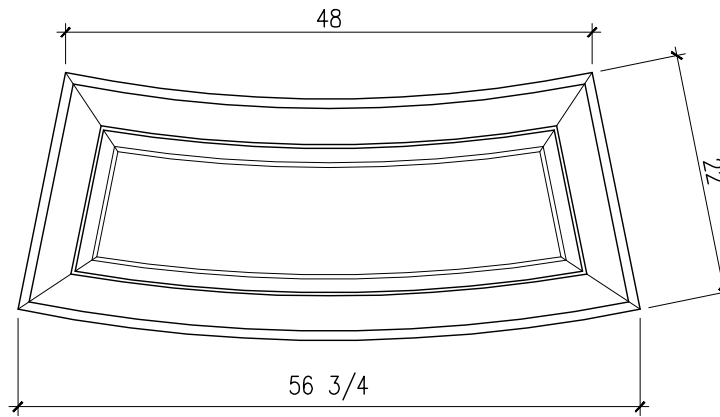

Tuscan 56RAD

SCALE: 3/4"=1'-0"

SOUTHER
Architectural
CAST STONE

235 Via Del Monte
Oceanside, CA 92058
Tel: (760) 754-9697
Fax: (760) 754-0610
www.SoutherACS.com
Lic. #1001757