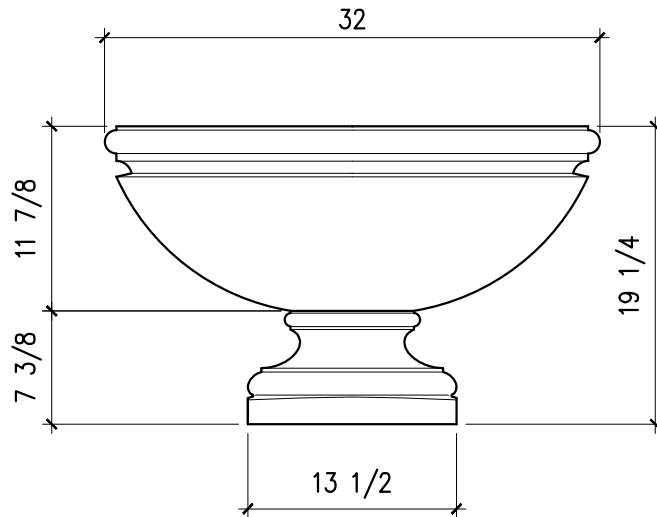

SOUTHER
Architectural
CAST STONE

235 Via Del Monte
Oceanside, CA 92058
Tel: (760) 754-9697
Fax: (760) 754-0610
www.SoutherACS.com
Lic. #1001757

SOUTHER
Architectural
CAST STONE

POTS & PLANTERS

Cypress 32

SCALE: 1"=1'-0"

SOUTHER
Architectural
CAST STONE

235 Via Del Monte
Oceanside, CA 92058
Tel: (760) 754-9697
Fax: (760) 754-0610
www.SoutherACS.com
Lic. #1001757

Cypress 40

SCALE: 1"=1'-0"

SOUTHER
Architectural
CAST STONE

235 Via Del Monte
Oceanside, CA 92058
Tel: (760) 754-9697
Fax: (760) 754-0610
www.SoutherACS.com
Lic. #1001757