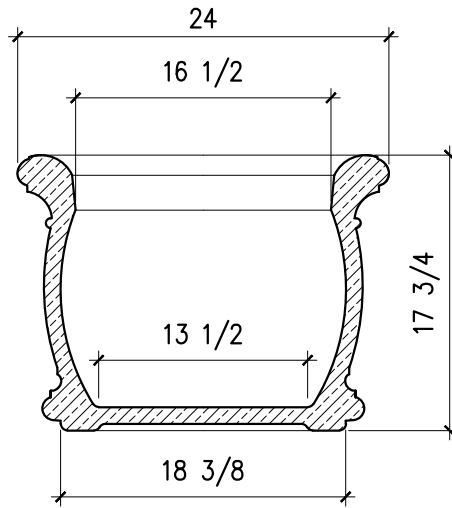

Tuscan 24SQ

SCALE: 1"=1'-0"

SOUTHER
Architectural
CAST STONE

235 Via Del Monte
Oceanside, CA 92058
Tel: (760) 754-9697
Fax: (760) 754-0610
www.SoutherACS.com
Lic. #1001757