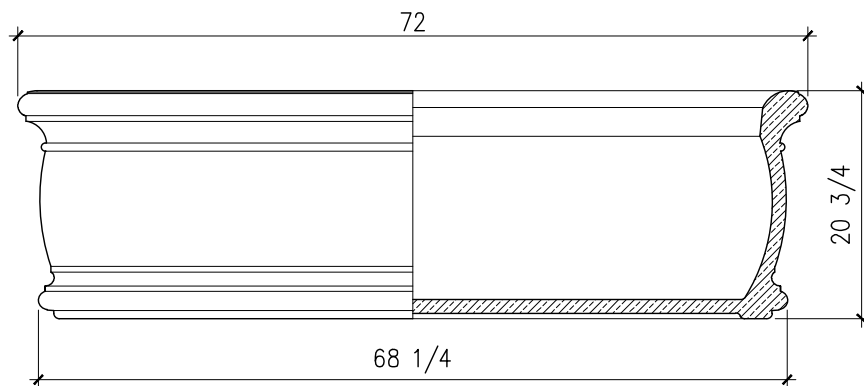

Tuscan 72RECT

SCALE: 3/4"=1'-0"

SOUTHER
Architectural
CAST STONE

235 Via Del Monte
Oceanside, CA 92058 T
el: (760) 754-9697
Fax: (760) 754-0610
www.SoutherACS.com
Lic. #1001757

46B