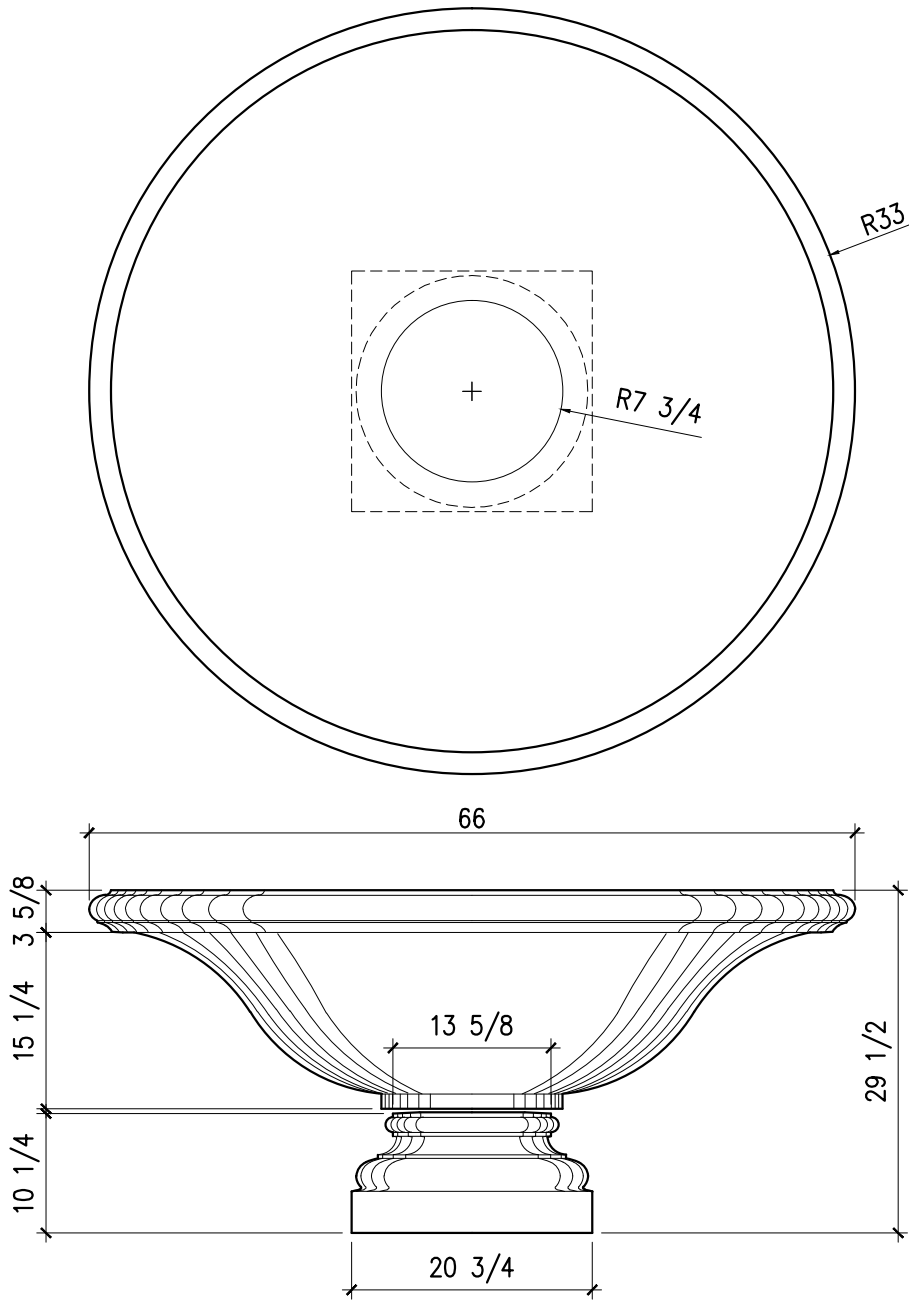

Fountain Vase 66

SCALE: $3/4"=1'-0"$

SOUTHER
Architectural
CAST STONE

235 Via Del Monte
Oceanside, CA 92058
Tel: (760) 754-9697
Fax: (760) 754-0610
www.SoutherACS.com
Lic. #1001757