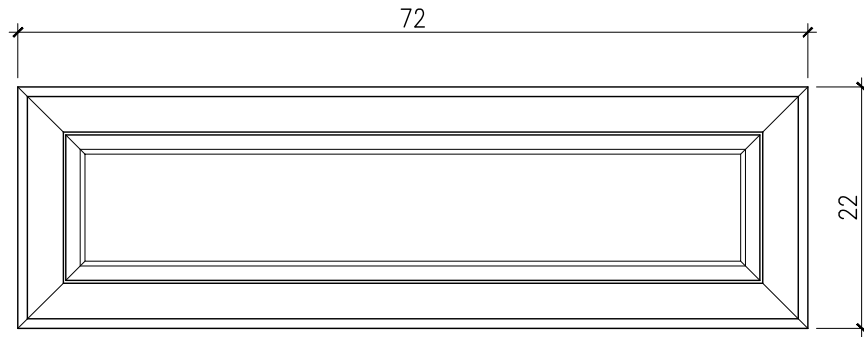

Tuscan 72RECT

SCALE: 3/4"=1'-0"

SOUTHER
Architectural
CAST STONE

235 Via Del Monte
Oceanside, CA 92058 T
el: (760) 754-9697
Fax: (760) 754-0610
www.SoutherACS.com
Lic. #1001757

46B