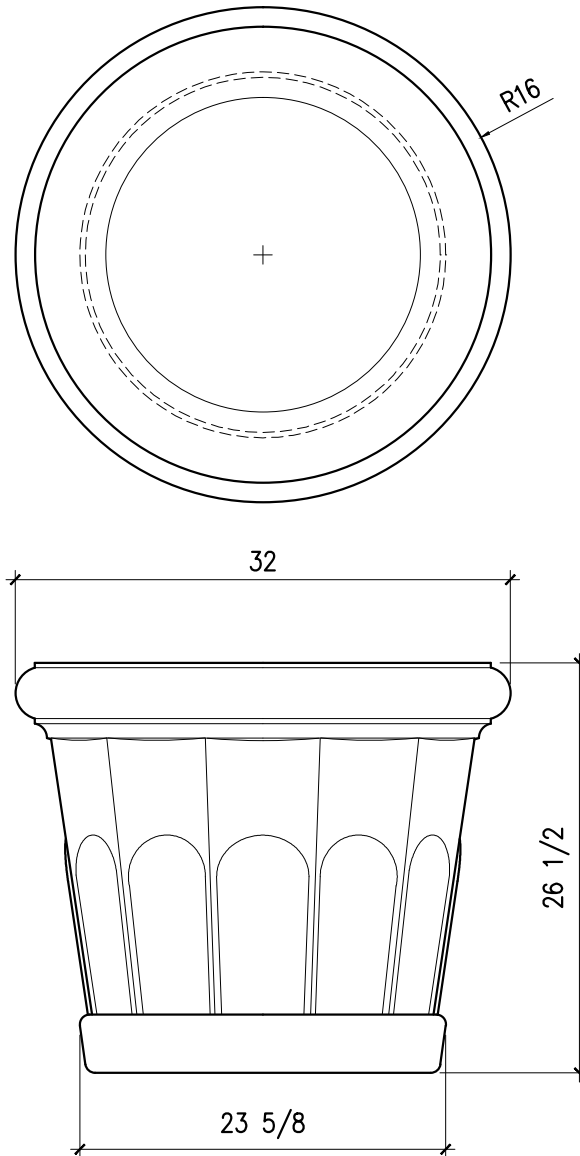

Greek 32RND

SCALE: 1"=1'-0"

SOUTHER
Architectural
CAST STONE

235 Via Del Monte
Oceanside, CA 92058
Tel: (760) 754-9697
Fax: (760) 754-0610
www.SoutherACS.com
Lic. #1001757