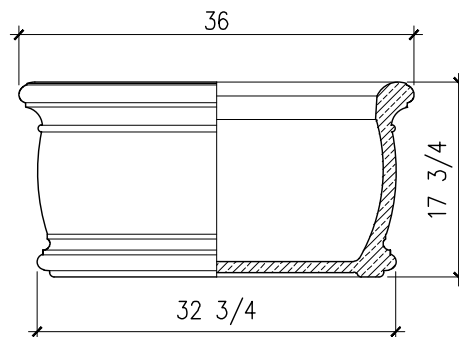

Tuscan 36 RECT

SCALE: 3/4"=1'-0"

SOUTHER
Architectural
CAST STONE

235 Via Del Monte
Oceanside, CA 92058
Tel: (760) 754-9697
Fax: (760) 754-0610
www.SoutherACS.com
Lic. #1001757