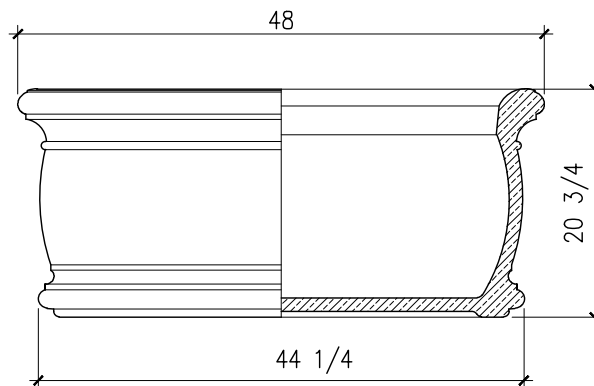

Tuscan 36 RECT

SCALE: 3/4"=1'-0"

SOUTHER
Architectural
CAST STONE

235 Via Del Monte
Oceanside, CA 92058
Tel: (760) 754-9697
Fax: (760) 754-0610
www.SoutherACS.com
Lic. #1001757

Tuscan 48RECT

SCALE: 3/4"=1'-0"