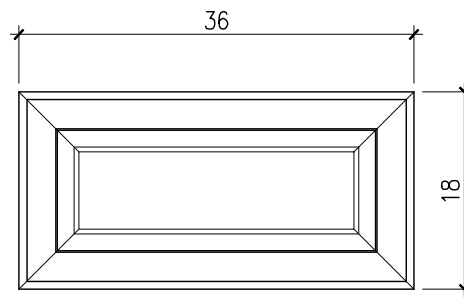

Tuscan 36 RECT

SCALE: 3/4"=1'-0"

SOUTHER
Architectural
CAST STONE

235 Via Del Monte
Oceanside, CA 92058
Tel: (760) 754-9697
Fax: (760) 754-0610
www.SoutherACS.com
Lic. #1001757