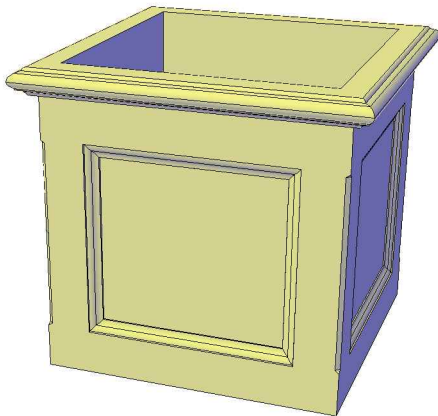

Milanese 30SQ

SCALE: 3/4"=1'-0"

SOUTHER
Architectural
CAST STONE

235 Via Del Monte
Oceanside, CA 92058
Tel: (760) 754-9697
Fax: (760) 754-0610
www.SoutherACS.com
Lic. #1001757