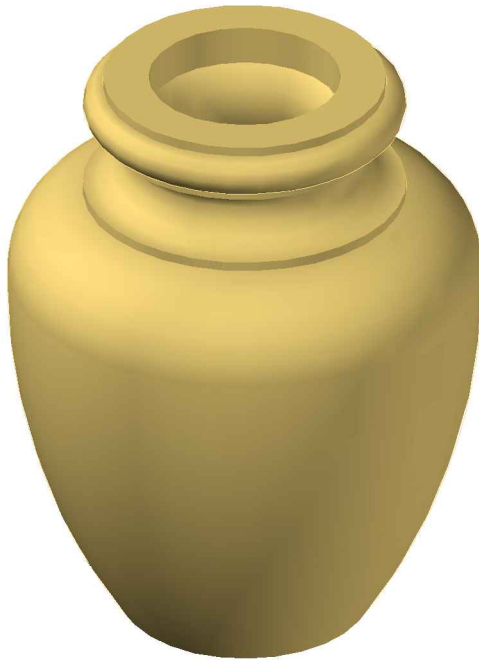

Pompeii

SCALE: 3/4"=1'-0"

SOUTHER
Architectural
CAST STONE

235 Via Del Monte
Oceanside, CA 92058
Tel: (760) 754-9697
Fax: (760) 754-0610
www.SoutherACS.com
Lic. #1001757