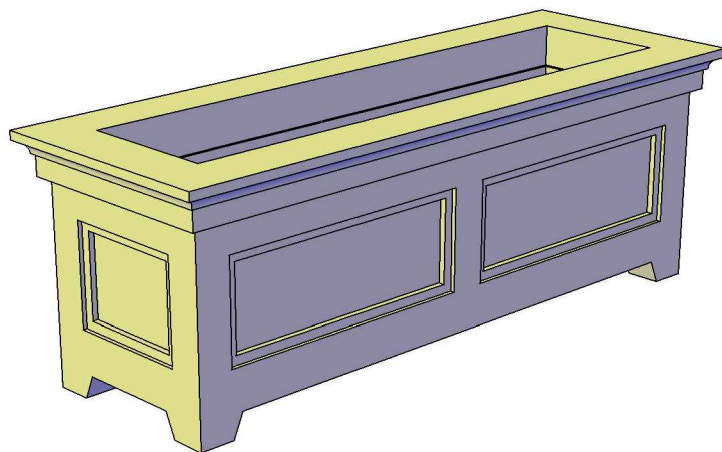

SOUTHER
Architectural
CAST STONE

235 Via Del Monte
Oceanside, CA 92058
Tel: (760) 754-9697
Fax: (760) 754-0610
www.SoutherACS.com
Lic. #1001757

SOUTHER
Architectural
CAST STONE

POTS & PLANTERS

Cypress 32

SCALE: 1"=1'-0"