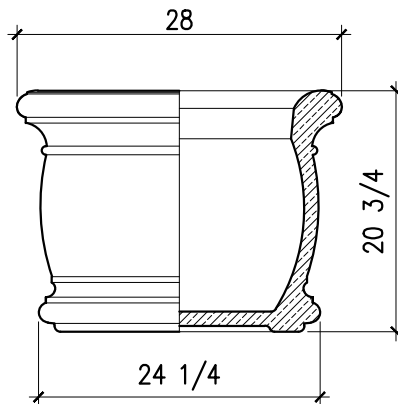

Tuscan 28RND

SCALE: $\frac{3}{4}'' = 1'-0''$

SOUTHER
Architectural
CAST STONE

235 Via Del Monte
Oceanside, CA 92058
Tel: (760) 754-9697
Fax: (760) 754-0610
www.SoutherACS.com
Lic. #1001757

Tuscan 28SQ

SCALE: 3/4"=1'-0"