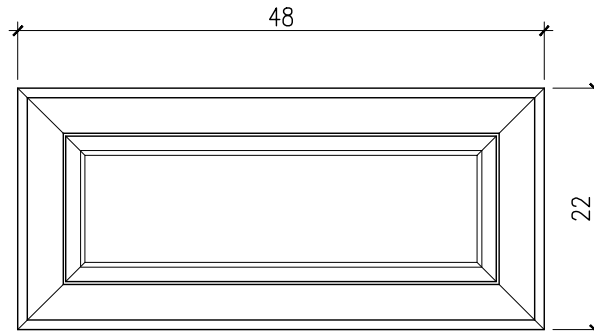

Tuscan 36 RECT

SCALE: 3/4"=1'-0"

SOUTHER
Architectural
CAST STONE

235 Via Del Monte
Oceanside, CA 92058
Tel: (760) 754-9697
Fax: (760) 754-0610
www.SoutherACS.com
Lic. #1001757

Tuscan 48RECT

SCALE: 3/4"=1'-0"