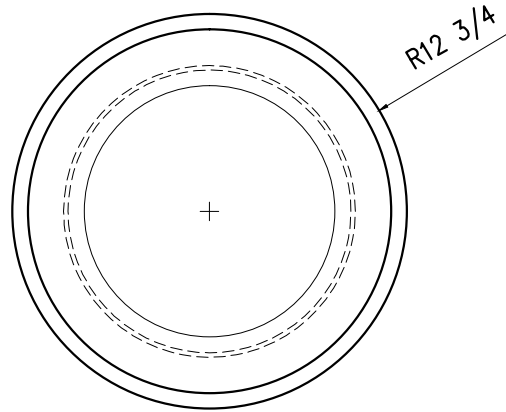

Veronese 34RND

SCALE: $\frac{3}{4}''=1'-0''$

SOUTHER
Architectural
CAST STONE

235 Via Del Monte
Oceanside, CA 92058
Tel: (760) 754-9697
Fax: (760) 754-0610
www.SoutherACS.com
Lic. #1001757

Greek 25RND

SCALE: 1"=1'-0"