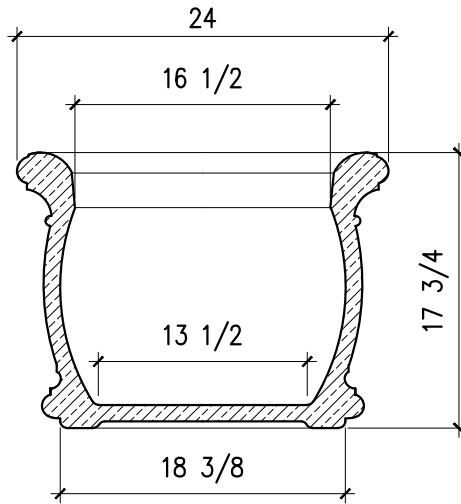

Tuscan 21SQ

SCALE: 1"=1'-0"

SOUTHER
Architectural
CAST STONE

235 Via Del Monte
Oceanside, CA 92058
Tel: (760) 754-9697
Fax: (760) 754-0610
www.SoutherACS.com
Lic. #1001757

Tuscan 24RND

SCALE: 1"=1'-0"

SOUTHER
Architectural
CAST STONE