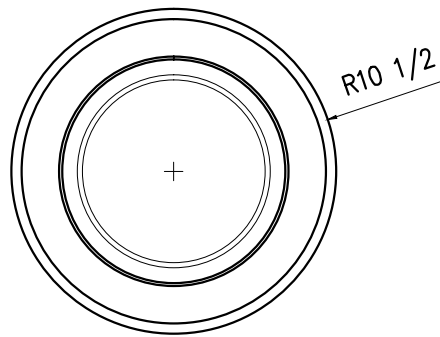

Tuscan 21RND

SCALE: 1"=1'-0"

SOUTHER
Architectural
CAST STONE

235 Via Del Monte
Oceanside, CA 92058
Tel: (760) 754-9697
Fax: (760) 754-0610
www.SoutherACS.com
Lic. #1001757