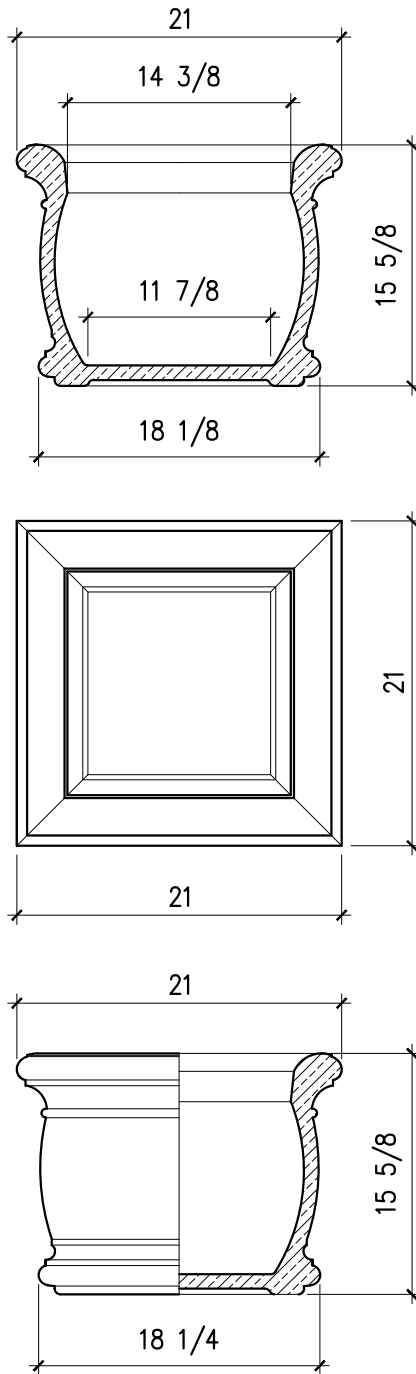

Tuscan 21SQ

SCALE: 1"=1'-0"

SOUTHER
Architectural
CAST STONE

235 Via Del Monte
Oceanside, CA 92058
Tel: (760) 754-9697
Fax: (760) 754-0610
www.SoutherACS.com
Lic. #1001757