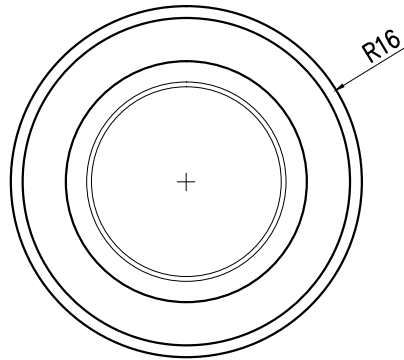

Tuscan 32RND

SCALE: 3/4"=1'-0"

SOUTHER
Architectural
CAST STONE

235 Via Del Monte
Oceanside, CA 92058
Tel: (760) 754-9697
Fax: (760) 754-0610
www.SoutherACS.com
Lic. #1001757