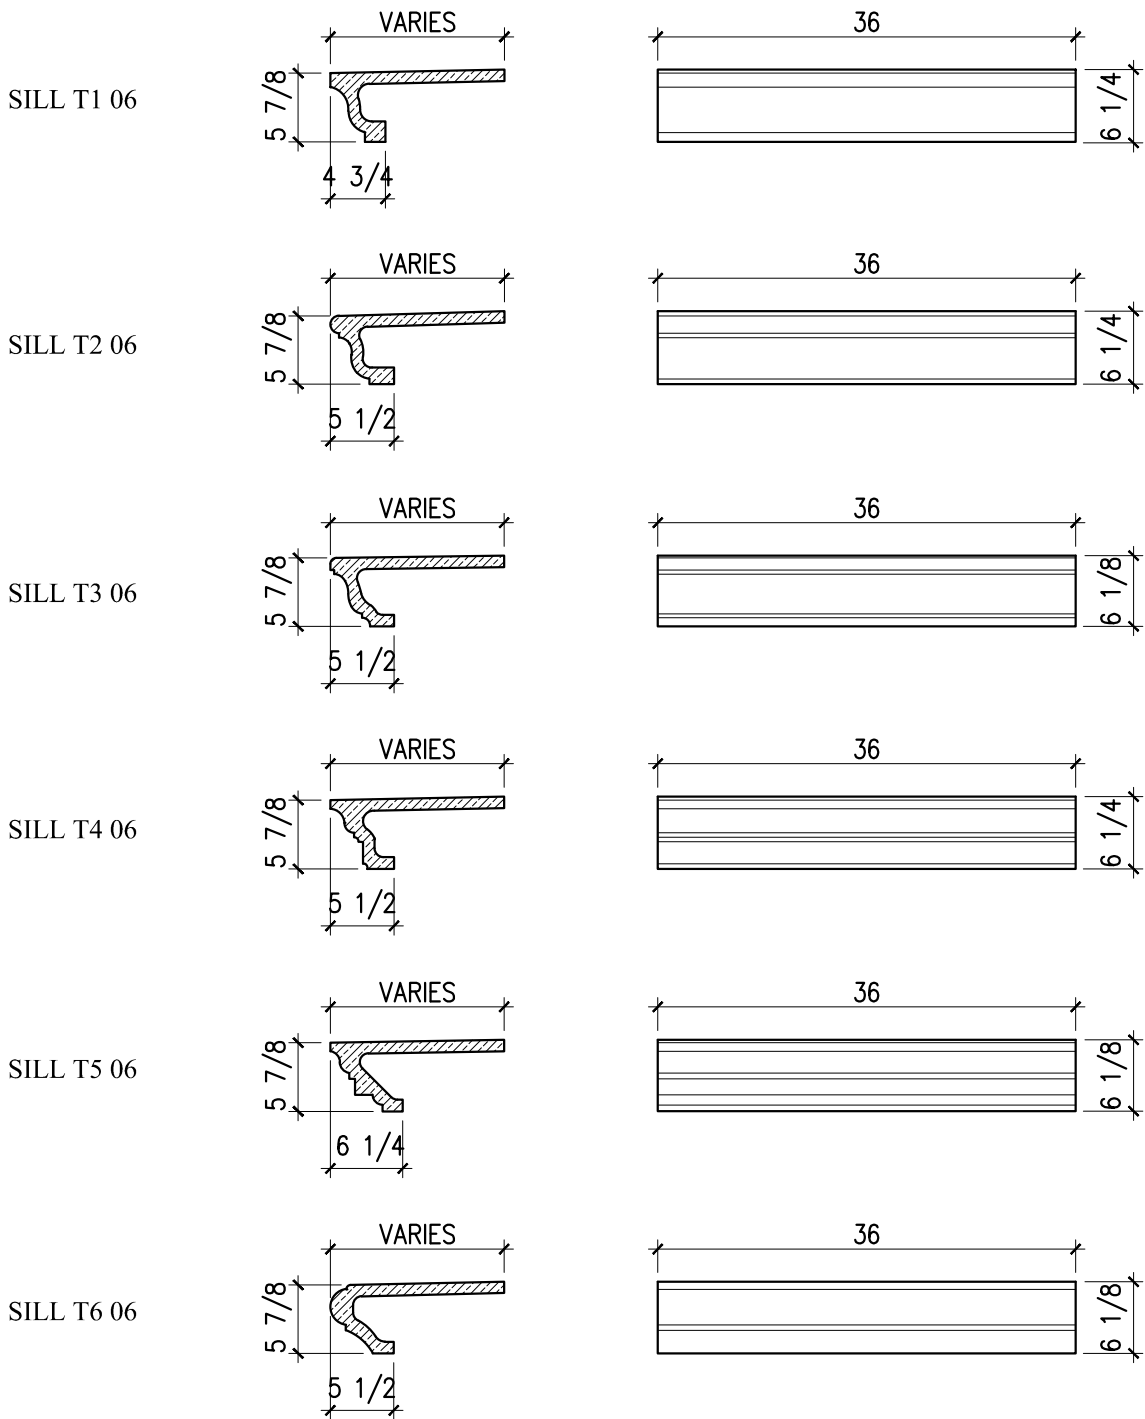

SOUTHER
Architectural
CAST STONE

235 Via Del Monte
Oceanside, CA 92058
Tel: (760) 754-9697
Fax: (760) 754-0610
www.SoutherACS.com
Lic. #1001757

SOUTHER
Architectural
CAST STONE

SILLS

Sills T1-T6

ALL SILLS COME IN THE FOLLOWING SIZES: 4", 6", 8" & 10" IN HEIGHT

SCALE: 3/4"=1'-0"

SOUTHER
Architectural
 CAST STONE

235 Via Del Monte
 Oceanside, CA 92058
 Tel: (760) 754-9697
 Fax: (760) 754-0610
 www.SoutherACS.com
 Lic. #1001757