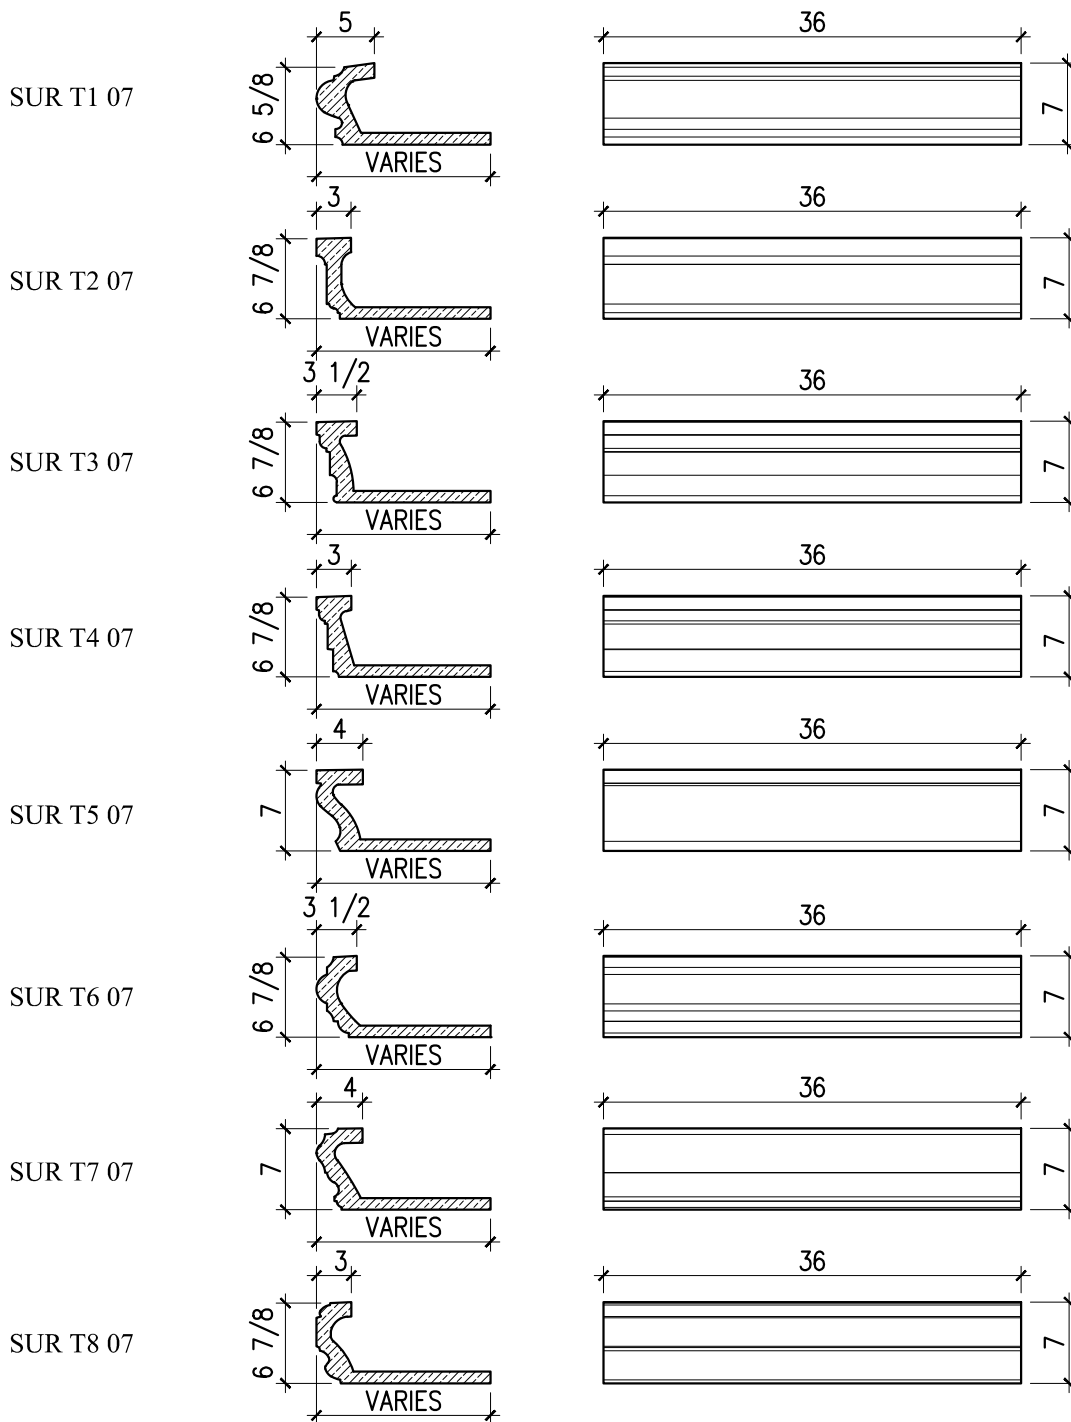

SOUTHER
Architectural
CAST STONE

235 Via Del Monte
Oceanside, CA 92058
Tel: (760) 754-9697
Fax: (760) 754-0610
www.SoutherACS.com
Lic. #1001757

SOUTHER
Architectural
CAST STONE

SURROUNDS

Surrounds T1-T8

ALL SURROUNDS COME IN THE FOLLOWING SIZES: 5", 7", 9" & 11" IN WIDTH

SCALE: 3/4"=1'-0"

SOUTHER
Architectural
 CAST STONE

235 Via Del Monte
 Oceanside, CA 92058
 Tel: (760) 754-9697
 Fax: (760) 754-0610
 www.SoutherACS.com
 Lic. #1001757