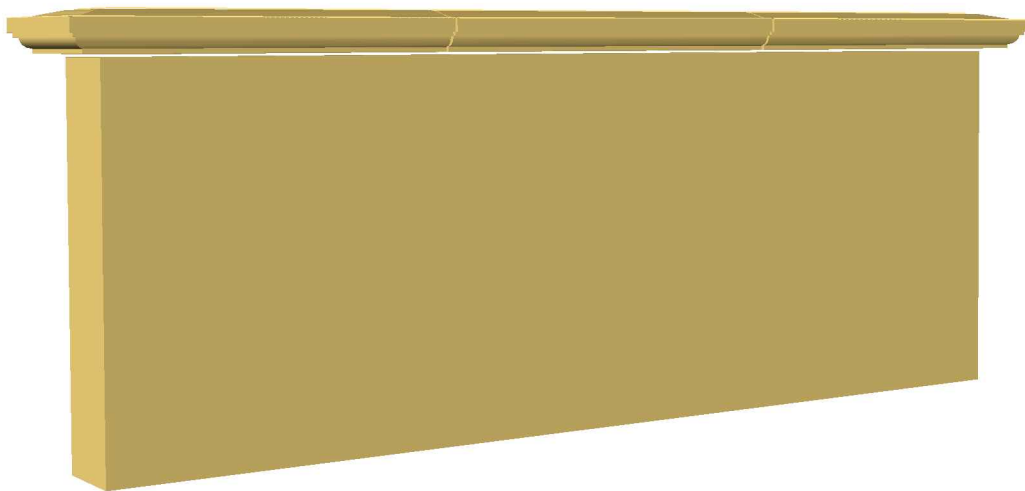

SOUTHER
Architectural
CAST STONE

235 Via Del Monte
Oceanside, CA 92058
Tel: (760) 754-9697
Fax: (760) 754-0610
www.SoutherACS.com
Lic. #1001757

SOUTHER
Architectural
CAST STONE

WALL CAP

Wall Caps 02A

SCALE: 3/4"=1'-0"

SOUTHER
Architectural
 CAST STONE

235 Via Del Monte
 Oceanside, CA 92058
 Tel: (760) 754-9697
 Fax: (760) 754-0610
www.SoutherACS.com
 Lic. #1001757

Wall Caps 02B

SCALE: 3/4"=1'-0"

Wall Caps 03C

SCALE: 3/4"=1'-0"

Wall Caps 03D

SCALE: 3/4"=1'-0"

Wall Caps 04D-07D

SCALE: 3/4"=1'-0"