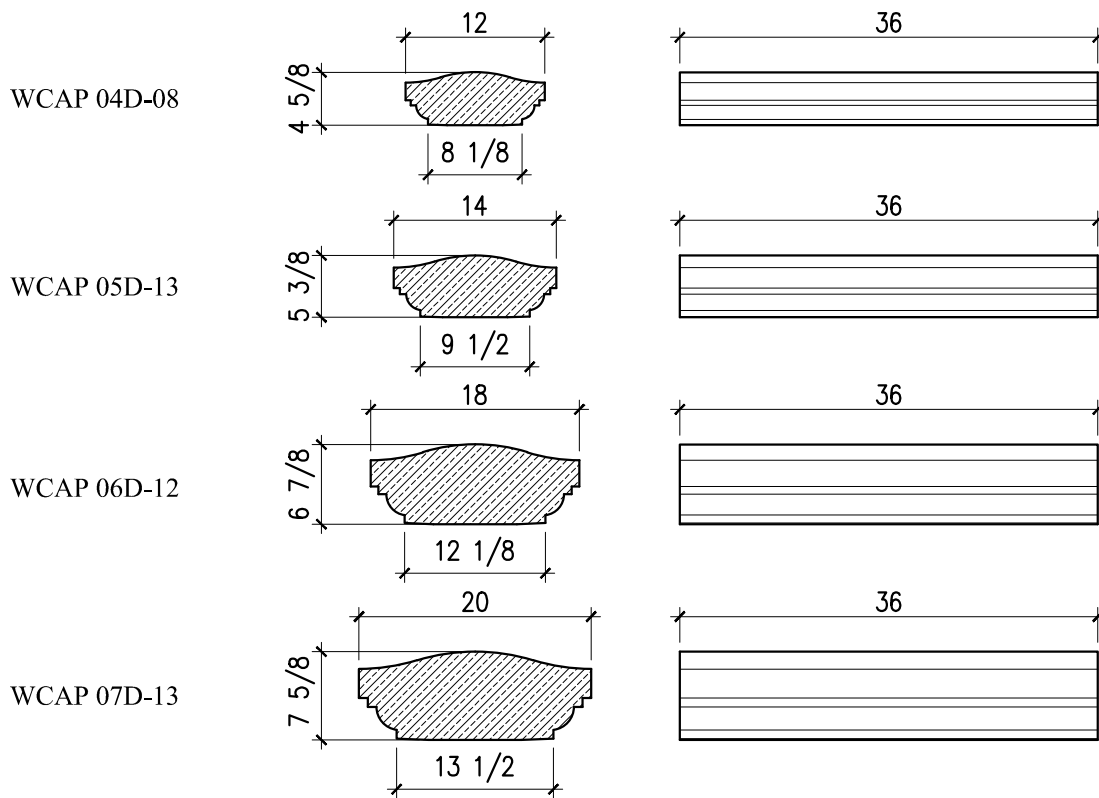

SOUTHER
Architectural
 CAST STONE

235 Via Del Monte
 Oceanside, CA 92058
 Tel: (760) 754-9697
 Fax: (760) 754-0610
www.SoutherACS.com
 Lic. #1001757

Wall Caps 02B

SCALE: 3/4"=1'-0"

Wall Caps 03C

SCALE: 3/4"=1'-0"

Wall Caps 03D

SCALE: 3/4"=1'-0"

Wall Caps 04D-07D

SCALE: 3/4"=1'-0"