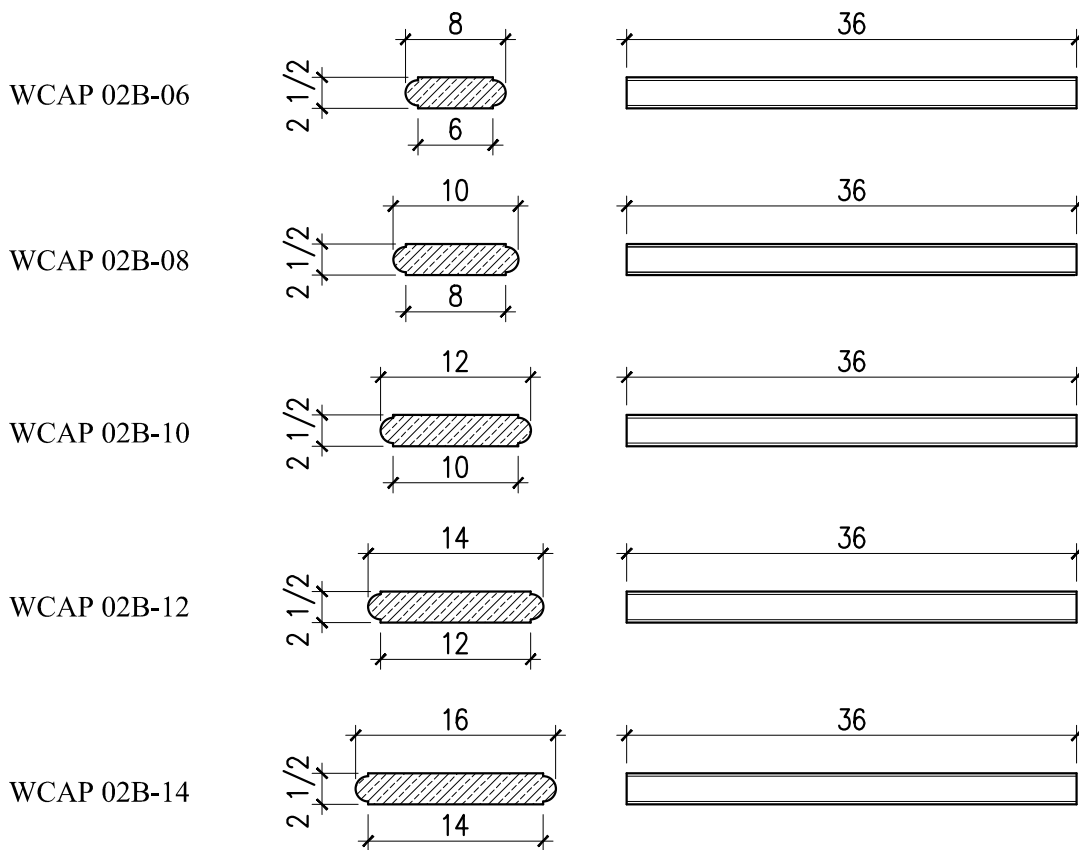

SOUTHER
Architectural
CAST STONE

235 Via Del Monte
Oceanside, CA 92058
Tel: (760) 754-9697
Fax: (760) 754-0610
www.SoutherACS.com
Lic. #1001757

SOUTHER
Architectural
CAST STONE

WALL CAP

Wall Caps 02A

SCALE: 3/4"=1'-0"

SOUTHER
Architectural
 CAST STONE

235 Via Del Monte
 Oceanside, CA 92058
 Tel: (760) 754-9697
 Fax: (760) 754-0610
www.SoutherACS.com
 Lic. #1001757

Wall Caps 02B

SCALE: 3/4"=1'-0"

Wall Caps 03C

SCALE: 3/4"=1'-0"

Wall Caps 03D

SCALE: 3/4"=1'-0"

Wall Caps 04D-07D

SCALE: 3/4"=1'-0"