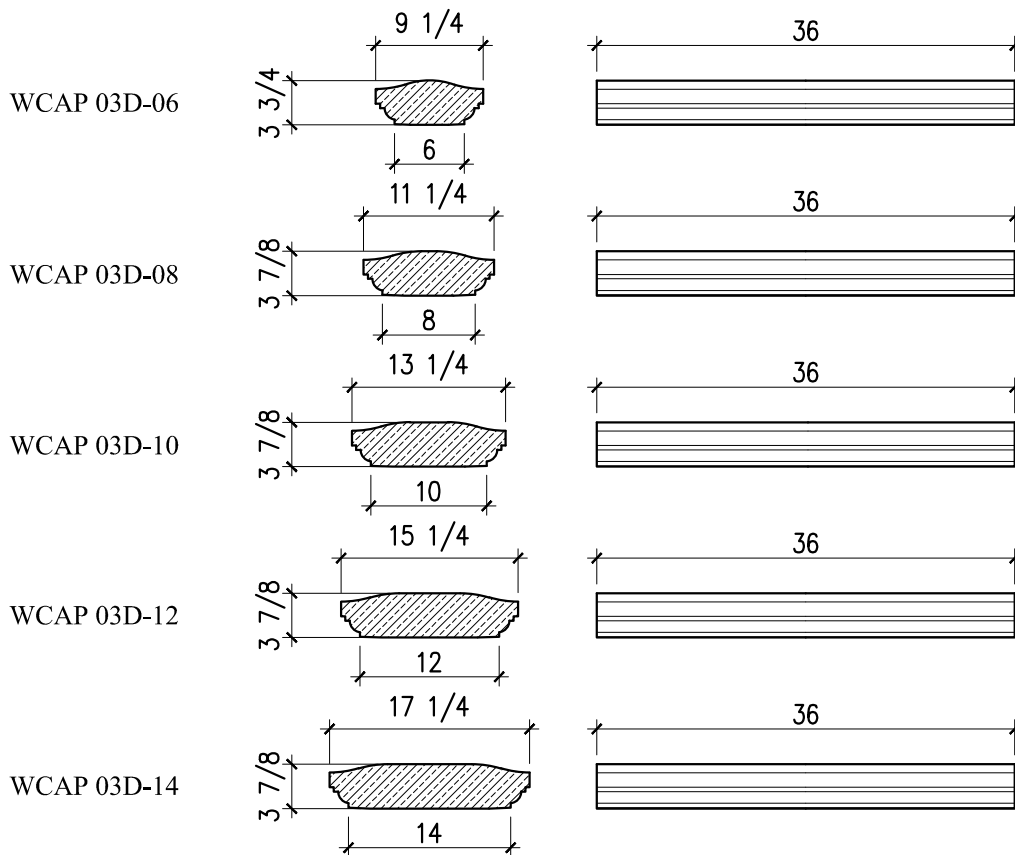

SOUTHER
Architectural
 CAST STONE

235 Via Del Monte
 Oceanside, CA 92058
 Tel: (760) 754-9697
 Fax: (760) 754-0610
www.SoutherACS.com
 Lic. #1001757

Wall Caps 02B

SCALE: 3/4"=1'-0"

Wall Caps 03C

SCALE: 3/4"=1'-0"

Wall Caps 03D

SCALE: 3/4"=1'-0"

Wall Caps 04D-07D

SCALE: 3/4"=1'-0"