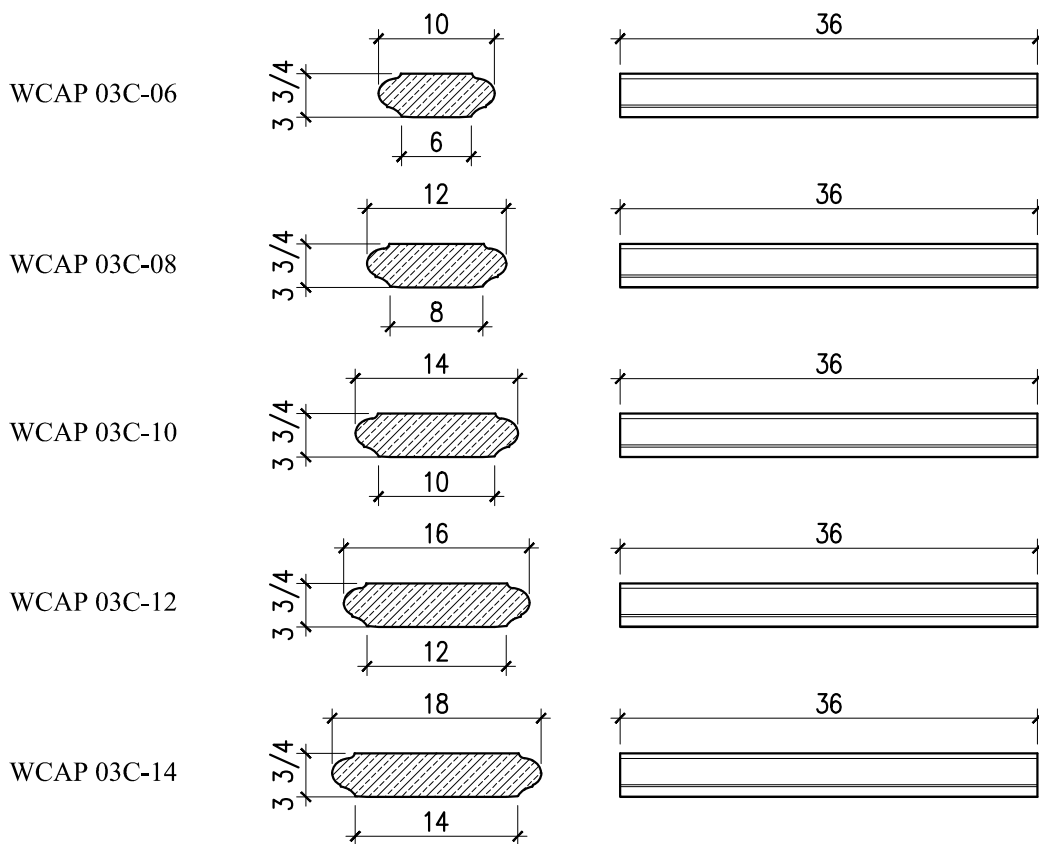

SOUTHER
Architectural
 CAST STONE

235 Via Del Monte
 Oceanside, CA 92058
 Tel: (760) 754-9697
 Fax: (760) 754-0610
www.SoutherACS.com
 Lic. #1001757

Wall Caps 02B

SCALE: 3/4"=1'-0"

Wall Caps 03C

SCALE: 3/4"=1'-0"

Wall Caps 03D

SCALE: 3/4"=1'-0"

Wall Caps 04D-07D

SCALE: 3/4"=1'-0"