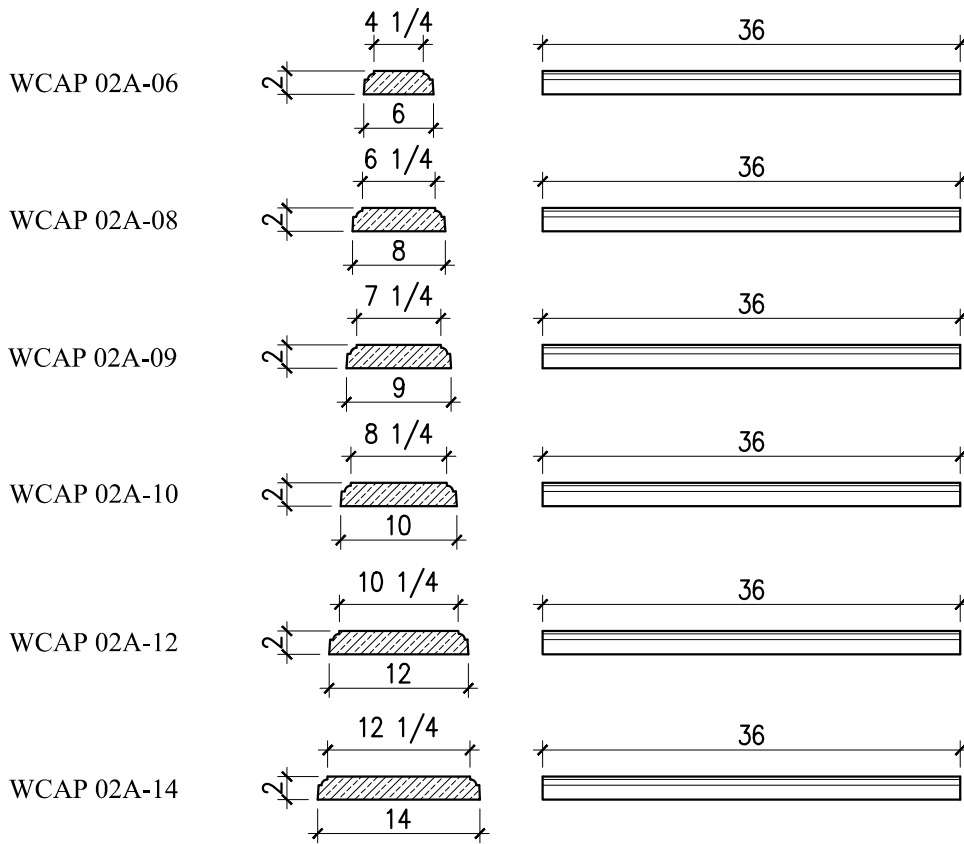

SOUTHER
Architectural
CAST STONE

235 Via Del Monte
Oceanside, CA 92058
Tel: (760) 754-9697
Fax: (760) 754-0610
www.SoutherACS.com
Lic. #1001757

SOUTHER
Architectural
CAST STONE

WALL CAP

Wall Caps 02A

SCALE: 3/4"=1'-0"

SOUTHER
Architectural
 CAST STONE

235 Via Del Monte
 Oceanside, CA 92058
 Tel: (760) 754-9697
 Fax: (760) 754-0610
www.SoutherACS.com
 Lic. #1001757

Wall Caps 02B

SCALE: 3/4"=1'-0"

Wall Caps 03C

SCALE: 3/4"=1'-0"

Wall Caps 03D

SCALE: 3/4"=1'-0"

Wall Caps 04D-07D

SCALE: 3/4"=1'-0"